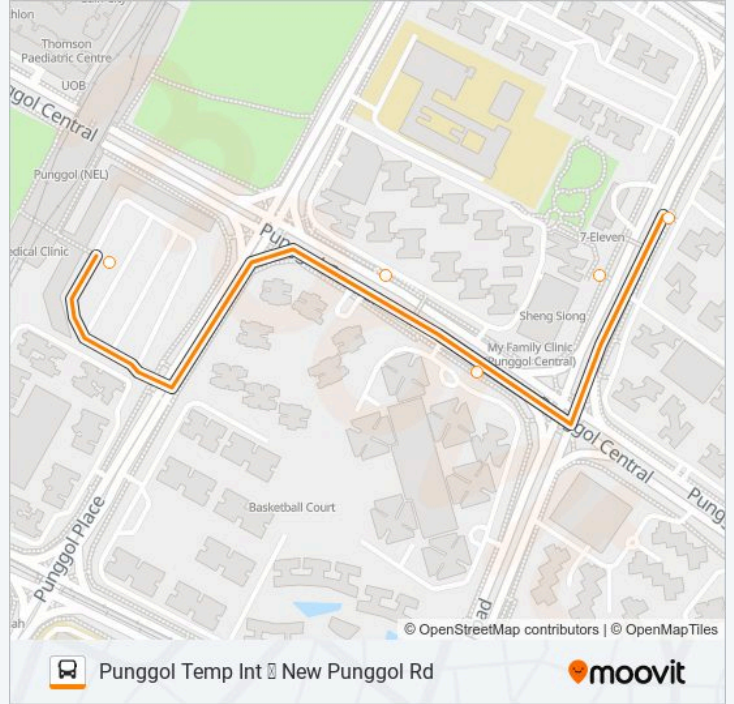

 **84W**

Punggol Temp Int ↔ New Punggol Rd

[Get The App](#)

The 84W bus line Punggol Temp Int ↔ New Punggol Rd has one route. For regular weekdays, their operation hours are: (1) Punggol Temp Int: 00:00 - 23:48
Use the Moovit App to find the closest 84W bus station near you and find out when is the next 84W bus arriving.

Direction: Punggol Temp Int

17 stops

[VIEW LINE SCHEDULE](#)

- Punggol Pl - Punggol Temp Int (65009)
- Punggol Ctrl - Blk 303d (65221)
- Punggol Rd - Blk 301a (65091)
- New Punggol Road - Opp My First Skool Pcc10 (65101)
- New Punggol Road - Bef Sit Punggol (65709)
- New Punggol Rd - Punggol Coast Stn (65729)
- New Punggol Rd - Blk 432b (65719)
- New Punggol Rd - Blk 437b (65699)
- Northshore Dr - Bef Northshore Cres (65681)
- Punggol Way - Aft Punggol Pt Stn (65631)
- Punggol Way - Samudera Stn Exit B (65621)
- Punggol Way - Nibong Stn Exit B (65611)
- Sumang Link - Blk 312 Cp (65461)
- Sentul Cres - Opp One Punggol (65481)
- Punggol Rd - Blk 604a (65099)
- Punggol Ctrl - Blk 298 (65229)
- Punggol Pl - Punggol Temp Int (65009)

84W bus Time Schedule

Punggol Temp Int Route Timetable:

Sunday	00:00 - 23:48
Monday	00:00 - 23:48
Tuesday	00:00 - 23:48
Wednesday	00:00 - 23:48
Thursday	00:00 - 23:48
Friday	00:00 - 23:48
Saturday	00:00 - 23:48

84W bus Info

Direction: Punggol Temp Int

Stops: 17

Trip Duration: 24 min

Line Summary:

84W bus time schedules and route maps are available in an offline PDF at moovitapp.com. Use the Moovit App to see live bus times, train schedule or subway schedule, and step-by-step directions for all public transit in Singapore.