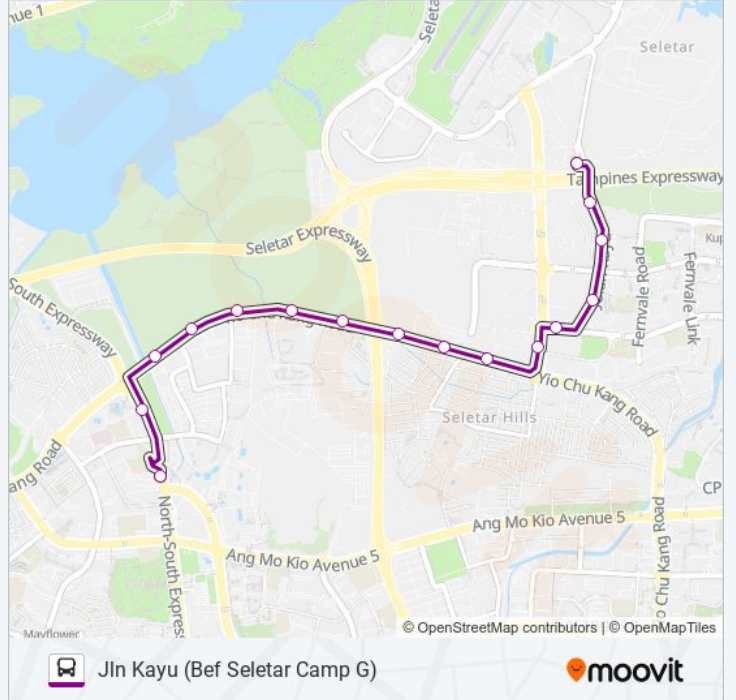

Use the Moovit App to find the closest 86B bus station near you and find out when is the next 86B bus arriving.

### 86B bus Time Schedule

Jln Kayu (Bef Seletar Camp G) Route Timetable:

Sunday	Not Operational
Monday	17:00 - 19:00
Tuesday	17:00 - 19:00
Wednesday	17:00 - 19:00
Thursday	17:00 - 19:00
Friday	17:00 - 19:00
Saturday	Not Operational

### 86B bus Info

**Direction:** Jln Kayu (Bef Seletar Camp G)

**Stops:** 16

**Trip Duration:** 23 min

**Line Summary:**

86B bus time schedules and route maps are available in an offline PDF at [moovitapp.com](https://moovitapp.com). Use the [Moovit App](#) to see live bus times, train schedule or subway schedule, and step-by-step directions for all public transit in Singapore.