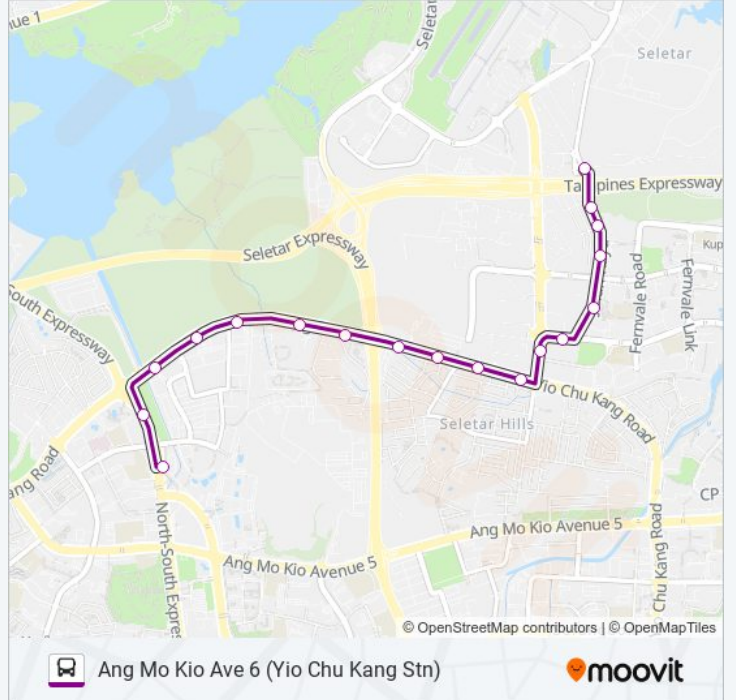

 **86A**

Ang Mo Kio Ave 6 (Yio Chu Kang Stn)

Get The App

The 86A bus line Ang Mo Kio Ave 6 (Yio Chu Kang Stn) has one route. For regular weekdays, their operation hours are:
 (1) Ang Mo Kio Ave 6 (Yio Chu Kang Stn): 07:01 - 07:53
 Use the Moovit App to find the closest 86A bus station near you and find out when is the next 86A bus arriving.

Direction: Ang Mo Kio Ave 6 (Yio Chu Kang Stn)

18 stops

[VIEW LINE SCHEDULE](#)

- Jln Kayu - Aft Seletar Camp G (68119)
- Jln Kayu - Aft Tpe (68059)
- Jln Kayu - Opp Jln Tari Lilin (68049)
- Jln Kayu - Aft Abundant Grace CH (68039)
- Jln Kayu - Blk 448a (68029)
- Sengkang West Ave - Aft Jln Kayu (68019)
- Sengkang West Rd - Bef Fernvale Lane (67089)
- Yio Chu Kang Rd - Aft Seletar Rd (67039)
- Yio Chu Kang Rd - Aft Dedap Rd (67029)
- Yio Chu Kang Rd - Aft Begonia Rd (67019)
- Yio Chu Kang Rd - Serenity Pk (55109)
- Yio Chu Kang Rd - Aft Sunrise Gdns (55089)
- Yio Chu Kang Rd - Aft Econ Medicare Ctr (55079)
- Yio Chu Kang Rd - St Electronics (55059)
- Yio Chu Kang Rd - Bef Amk St 64/Apple Sg (55049)
- Yio Chu Kang Rd - Ncs Hub (55039)
- Ang Mo Kio Ave 6 - Opp Castle Green (55179)
- Ang Mo Kio Ave 6 - Yio Chu Kang Stn (55189)

86A bus Time Schedule

Ang Mo Kio Ave 6 (Yio Chu Kang Stn) Route
 Timetable:

Sunday	Not Operational
Monday	07:01 - 07:53
Tuesday	07:01 - 07:53
Wednesday	07:01 - 07:53
Thursday	07:01 - 07:53
Friday	07:01 - 07:53
Saturday	Not Operational

86A bus Info

Direction: Ang Mo Kio Ave 6 (Yio Chu Kang Stn)

Stops: 18

Trip Duration: 23 min

Line Summary:

86A bus time schedules and route maps are available in an offline PDF at moovitapp.com. Use the [Moovit App](#) to see live bus times, train schedule or subway schedule, and step-by-step directions for all public transit in Singapore.