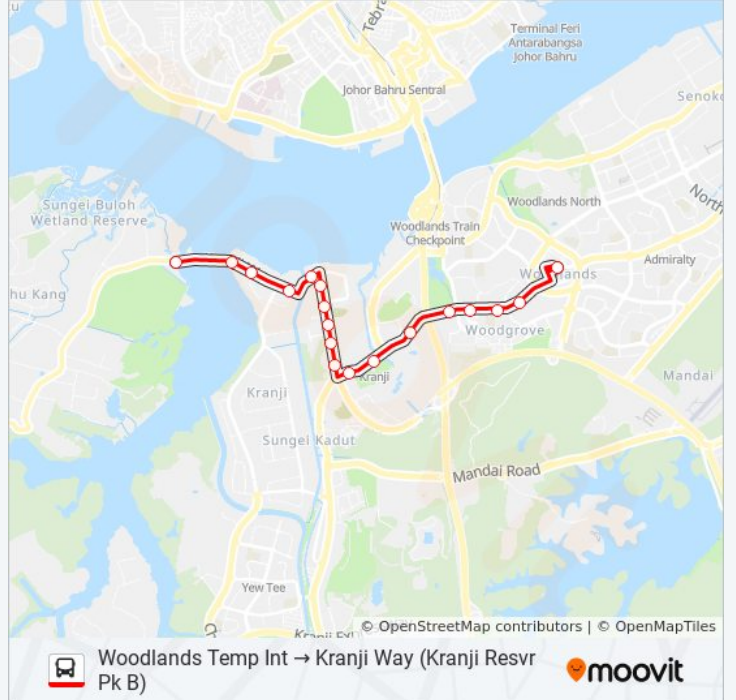

(1) Kranji Way (Kranji Resvr Pk B): 7:00 AM - 7:33 AM

Use the Moovit App to find the closest 925A bus station near you and find out when is the next 925A bus arriving.

Direction: Kranji Way (Kranji Resvr Pk B)

18 stops

[VIEW LINE SCHEDULE](#)

- Woodlands Sq - Woodlands Temp Int (47009)
- Woodlands Ave 3 - Blk 347 (46549)
- Woodlands Ave 3 - Blk 320 (46539)
- Woodlands Ave 3 - Opp Marsiling Stn (46529)
- Woodlands Ave 3 - Blk 402 (46491)
- Woodlands Ave 3 - Opp W'Lands Ind Pk D St 1 (46381)
- Woodlands Rd - Kranji Stn (45139)
- Woodlands Rd - S'Pore Turf Club (45129)
- Kranji Rd - Aft W'Lands Rd (45141)
- Kranji Rd - Opp Kranji Wtr Reclam Plt (49091)
- Kranji Rd - Opp Ordinance Supply Base (49101)
- Kranji Rd - Aft Jln Lam Huat (49111)
- Kranji Loop - Opp Timmac @ Kranji (49259)
- Kranji Loop - Aft Kranji Rd (49189)
- Kranji Way - Aft Kranji Cres (49179)
- Kranji Way - Aft Sg Kadut Dr (49159)
- Kranji Way - Aft Kranji Lk (49149)
- Kranji Way - Kranji Reservoir Pk B (49199)

925A bus Time Schedule

Kranji Way (Kranji Resvr Pk B) Route Timetable:

Sunday	Not Operational
Monday	7:00 AM - 7:33 AM
Tuesday	7:00 AM - 7:33 AM
Wednesday	7:00 AM - 7:33 AM
Thursday	7:00 AM - 7:33 AM
Friday	Not Operational
Saturday	7:01 AM - 7:38 AM

925A bus Info

Direction: Kranji Way (Kranji Resvr Pk B)

Stops: 18

Trip Duration: 36 min

Line Summary:

925A bus time schedules and route maps are available in an offline PDF at moovitapp.com. Use the [Moovit App](#) to see live bus times, train schedule or subway schedule, and step-by-step directions for all public transit in Singapore.