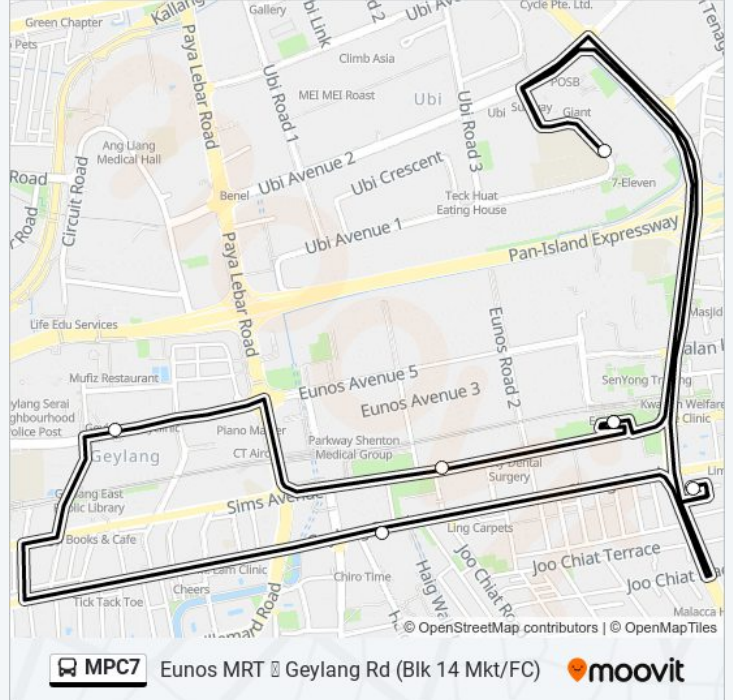

The MPC7 bus line (Eunos MRT Geylang Rd (Blk 14 Mkt/FC)) has 2 routes. For regular weekdays, their operation hours are:

(1) Geylang Serai: 10:00 - 14:00(2) Geylang Serai: 17:00

Use the Moovit App to find the closest MPC7 bus station near you and find out when is the next MPC7 bus arriving.

Direction: Geylang Serai

7 stops

[VIEW LINE SCHEDULE](#)

Eunos MRT Station (Public Car Park)

Ubi Ave 1 - Blk 318 (71101)

Eunos Polyclinic

Geylang Rd - Blk 14 Mkt/Fc (82029)

Geylang East Ctrl - Geylang Polyclinic (81211)

Sims Ave - Blk 416 (82032)

Eunos MRT Station (Public Car Park)

MPC7 bus Time Schedule

Geylang Serai Route Timetable:

Sunday	Not Operational
Monday	10:00 - 14:00
Tuesday	10:00 - 14:00
Wednesday	10:00 - 14:00
Thursday	10:00 - 14:00
Friday	10:00 - 14:00
Saturday	Not Operational

MPC7 bus Info

Direction: Geylang Serai

Stops: 7

Trip Duration: 18 min

Line Summary:

Direction: Geylang Serai

6 stops

[VIEW LINE SCHEDULE](#)