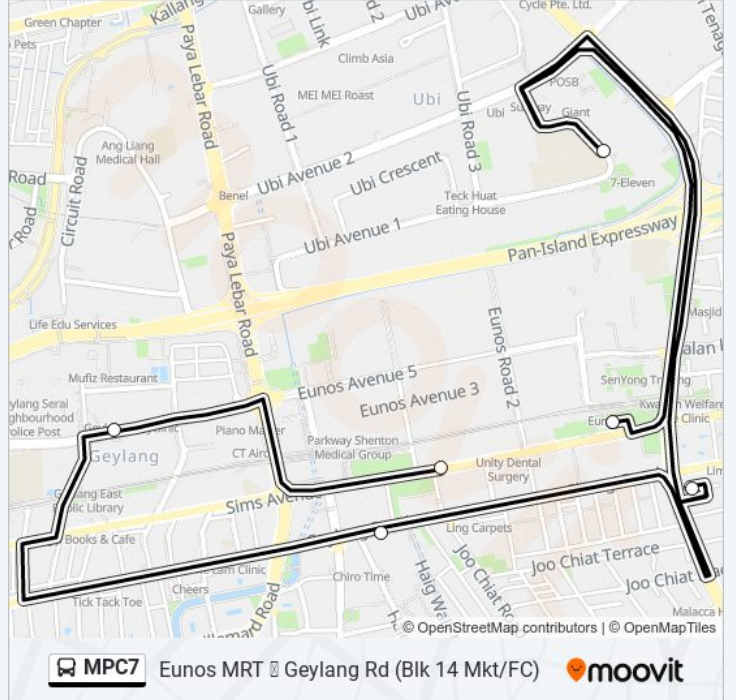

MPC7 bus time schedules and route maps are available in an offline PDF at moovitapp.com. Use the Moovit App to see live bus times, train schedule or subway schedule, and step-by-step directions for all public transit in Singapore.

© 2024 Moovit - All Rights Reserved