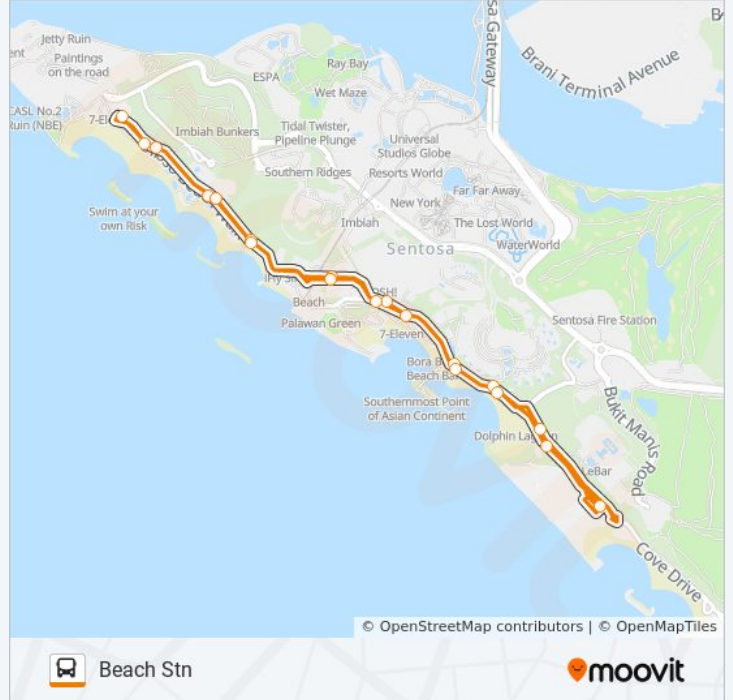

BEACH SHUTTLE bus time schedules and route maps are available in an offline PDF at moovitapp.com. Use the [Moovit App](#) to see live bus times, train schedule or subway schedule, and step-by-step directions for all public transit in Singapore.

[About Moovit](#) • [MaaS Solutions](#) • [Supported Countries](#) • [Mooviter Community](#)

© 2024 Moovit - All Rights Reserved

Check Live Arrival Times