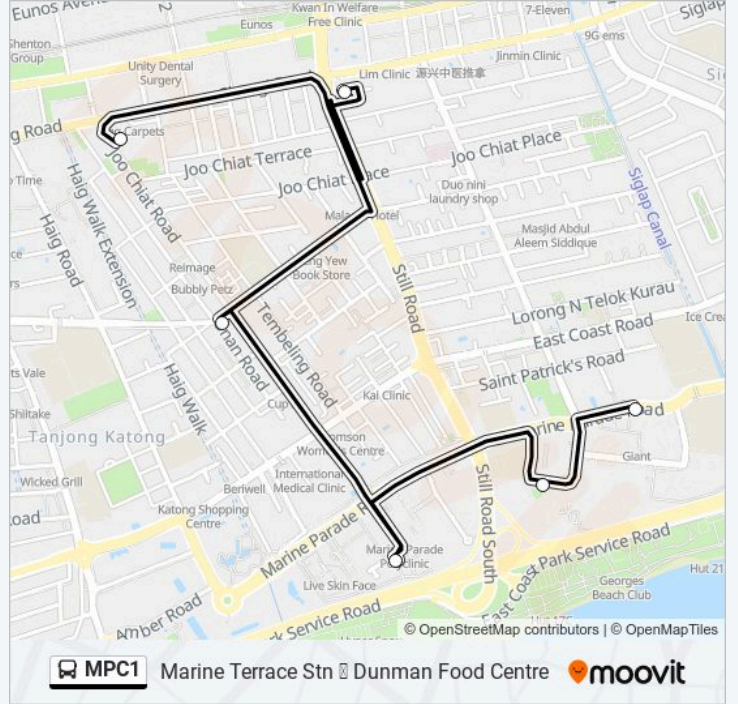

Marine Terrace Stn ↔ Dunman Food Centre

[Get The App](#)

The MPC1 bus line Marine Terrace Stn ↔ Dunman Food Centre has one route. For regular weekdays, their operation hours are:

(1) Marine Parade: 10:00 - 15:00

Use the Moovit App to find the closest MPC1 bus station near you and find out when is the next MPC1 bus arriving.

Direction: Marine Parade

7 stops

[VIEW LINE SCHEDULE](#)

Marine Terrace Stn

Marine Cres - Blk 34 (92231)

Marine Parade Central Roundabout

Dunman Food Centre

Eunos Polyclinic

Joo Chiat Cplx

Marine Terrace Stn

MPC1 bus Time Schedule

Marine Parade Route Timetable:

Sunday	Not Operational
Monday	10:00 - 15:00
Tuesday	10:00 - 15:00
Wednesday	10:00 - 15:00
Thursday	10:00 - 15:00
Friday	10:00 - 15:00
Saturday	Not Operational

MPC1 bus Info

Direction: Marine Parade

Stops: 7

Trip Duration: 16 min

Line Summary:

MPC1 bus time schedules and route maps are available in an offline PDF at moovitapp.com. Use the Moovit App to see live bus times, train schedule or subway schedule, and step-by-step directions for all public transit in Singapore.