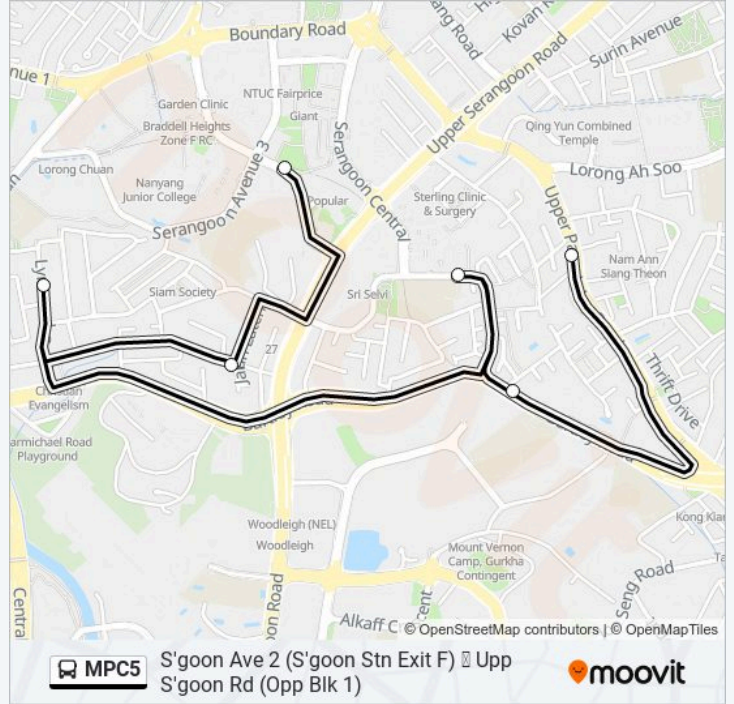

S'goon Ave 2 (S'goon Stn Exit F) ↔ Upp S'goon Rd (Opp Blk 1)

Get The App

The MPC5 bus line S'goon Ave 2 (S'goon Stn Exit F) ↔ Upp S'goon Rd (Opp Blk 1) has one route. For regular weekdays, their operation hours are:

(1) Braddell Heights: 10:00 - 15:00

Use the Moovit App to find the closest MPC5 bus station near you and find out when is the next MPC5 bus arriving.

Direction: Braddell Heights

7 stops

[VIEW LINE SCHEDULE](#)

MPC5 bus Time Schedule

Braddell Heights Route Timetable:

Sunday	Not Operational
Monday	10:00 - 15:00
Tuesday	10:00 - 15:00
Wednesday	10:00 - 15:00
Thursday	10:00 - 15:00
Friday	10:00 - 15:00
Saturday	Not Operational

MPC5 bus Info

Direction: Braddell Heights

Stops: 7

Trip Duration: 16 min

Line Summary:

MPC5 bus time schedules and route maps are available in an offline PDF at moovitapp.com. Use the Moovit App to see live bus times, train schedule or subway schedule, and step-by-step directions for all public transit in Singapore.