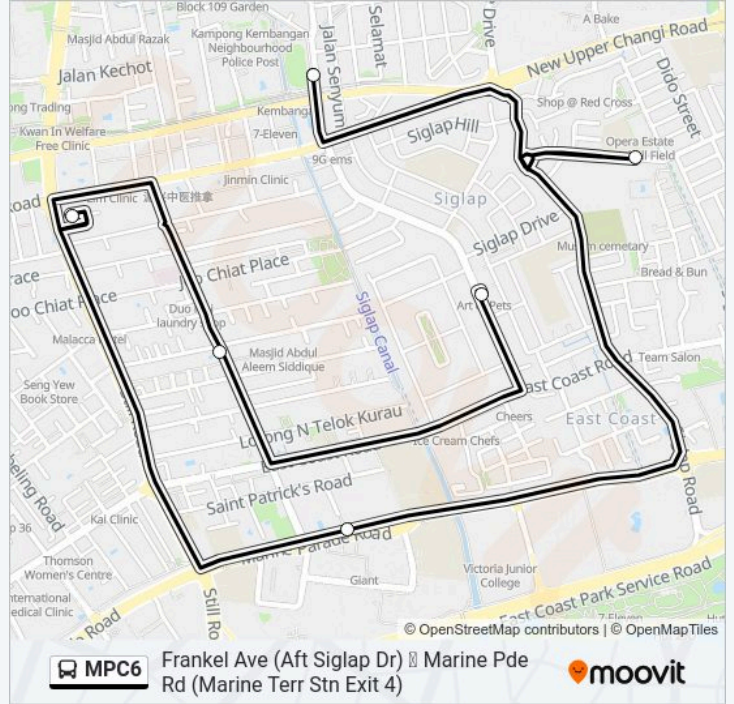

**Frankel Ave (Aft Siglap Dr) ↔ Marine Pde Rd (Marine Terr Stn Exit 4)**[Get The App](#)

The MPC6 bus line Frankel Ave (Aft Siglap Dr) ↔ Marine Pde Rd (Marine Terr Stn Exit 4) has one route. For regular weekdays, their operation hours are:

Telok Kurau Rd - Bef Lor K Telok Kurau (83121)

Eunos Polyclinic

Marine Parade Rd - Opp Blk 57 (92071)

Fidelio St - Opera Est Pr Sch (83261)

Jln Kembangan - Kembangan Stn (83321)

Frankel Ave - Aft Siglap Dr (83179)

**MPC6 bus Time Schedule**

Joo Chiat Route Timetable:

Sunday	Not Operational
Monday	10:00 - 15:00
Tuesday	10:00 - 15:00
Wednesday	10:00 - 15:00
Thursday	10:00 - 15:00
Friday	10:00 - 15:00
Saturday	Not Operational

**MPC6 bus Info**

**Direction:** Joo Chiat

**Stops:** 7

**Trip Duration:** 20 min

**Line Summary:**

MPC6 bus time schedules and route maps are available in an offline PDF at [moovitapp.com](https://moovitapp.com). Use the Moovit App to see live bus times, train schedule or subway schedule, and step-by-step directions for all public transit in Singapore.