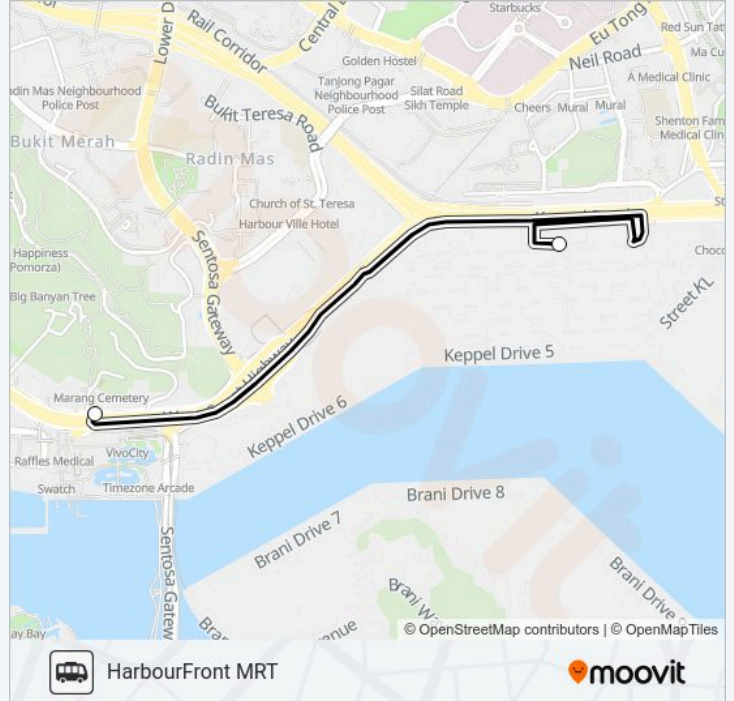

### Direction: HarbourFront MRT

2 stops

[VIEW LINE SCHEDULE](#)

Sam at Tanjong Pagar Distripark

Taxi Stand F32 - Telok Blangah Rd (Harbourfront MRT Exit D)

### SAM SHUTTLE bus Time Schedule

HarbourFront MRT Route Timetable:

Sunday	10:15 - 19:00
Monday	Not Operational
Tuesday	Not Operational
Wednesday	Not Operational
Thursday	Not Operational
Friday	Not Operational
Saturday	10:15 - 19:00

### SAM SHUTTLE bus Info

**Direction:** HarbourFront MRT

**Stops:** 2

**Trip Duration:** 5 min

**Line Summary:**

### Direction: SAM @ Tanjong Pagar Distripark

2 stops

[VIEW LINE SCHEDULE](#)

Taxi Stand F32 - Telok Blangah Rd (Harbourfront MRT Exit D)

Sam at Tanjong Pagar Distripark