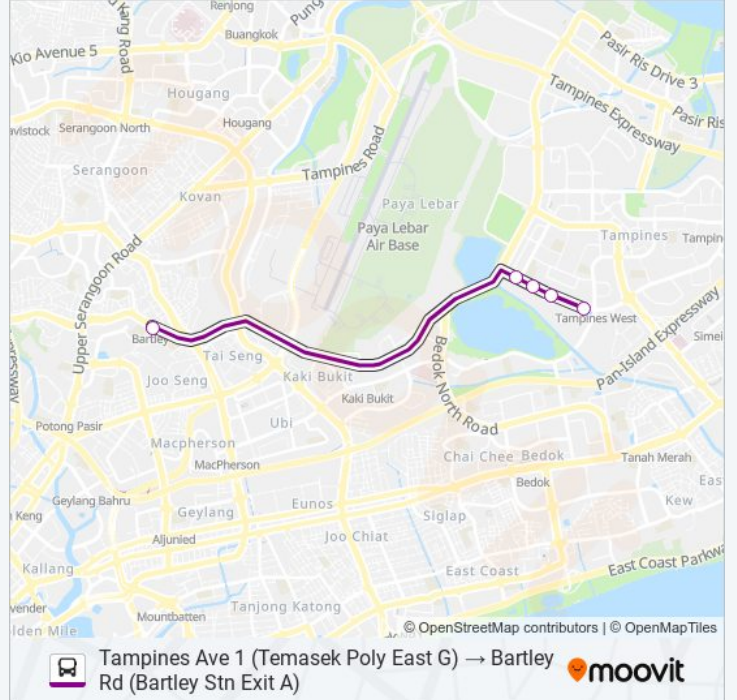

129A

Tampines Ave 1 (Temasek Poly East G) → Bartley Rd (Bartley Stn Exit A)

Get The App

The 129A bus line Tampines Ave 1 (Temasek Poly East G) → Bartley Rd (Bartley Stn Exit A) has one route. For regular weekdays, their operation hours are:

(1) Bartley Rd (Bartley Stn Exit A): 07:14 - 18:33

Use the Moovit App to find the closest 129A bus station near you and find out when is the next 129A bus arriving.

Direction: Bartley Rd (Bartley Stn Exit A)

5 stops

[VIEW LINE SCHEDULE](#)

Tampines Ave 1 - Temasek Poly East G (75229)

Tampines Ave 1 - Temasek Poly (75239)

Tampines Ave 1 - Temasek Poly West G (75249)

Tampines Ave 1 - Tropica Condo (75259)

Bartley Rd - Bartley Stn Exit A (62071)

129A bus Info

Direction: Bartley Rd (Bartley Stn Exit A)

Stops: 5

Trip Duration: 11 min

Line Summary:

129A bus time schedules and route maps are available in an offline PDF at moovitapp.com. Use the Moovit App to see live bus times, train schedule or subway schedule, and step-by-step directions for all public transit in Singapore.