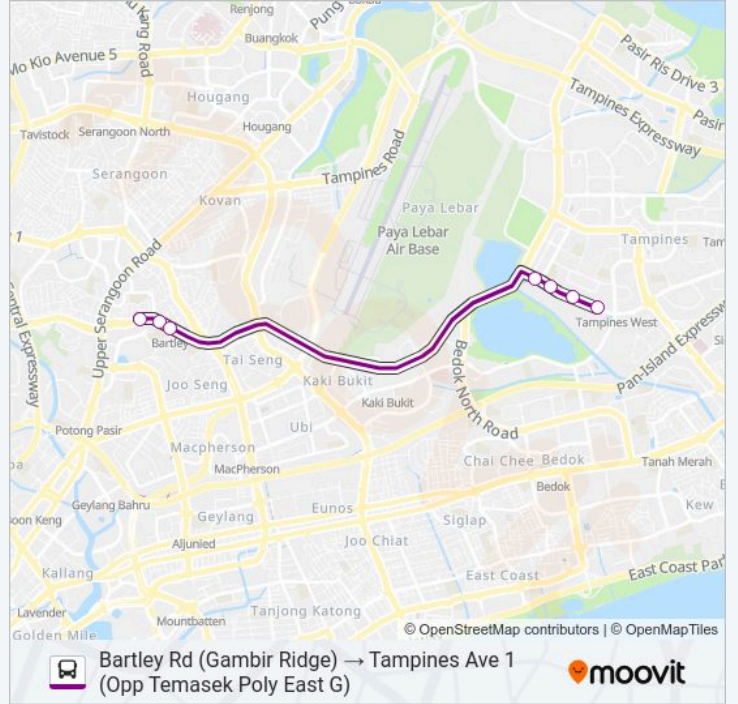

 **129B****Bartley Rd (Gambir Ridge) → Tampines Ave 1 (Opp Temasek Poly East G)**[Get The App](#)

The 129B bus line Bartley Rd (Gambir Ridge) → Tampines Ave 1 (Opp Temasek Poly East G) has one route. For regular weekdays, their operation hours are:

(1) Tampines Ave 1 (Opp Temasek Poly East G): 07:47 - 19:09

Use the Moovit App to find the closest 129B bus station near you and find out when is the next 129B bus arriving.

Direction: Tampines Ave 1 (Opp Temasek Poly East G)

7 stops

[VIEW LINE SCHEDULE](#)

Bartley Rd - Gambir Ridge (62099)

Bartley Rd - Bartley Chr CH (62089)

Bartley Rd - Aft Bartley Stn Exit B (62079)

Tampines Ave 1 - Opp Tropica Condo (75251)

Tampines Ave 1 - Opp Temasek Poly West G (75241)

129B bus Info**Direction:** Tampines Ave 1 (Opp Temasek Poly East G)**Stops:** 7**Trip Duration:** 13 min**Line Summary:**

129B bus time schedules and route maps are available in an offline PDF at moovitapp.com. Use the Moovit App to see live bus times, train schedule or subway schedule, and step-by-step directions for all public transit in Singapore.