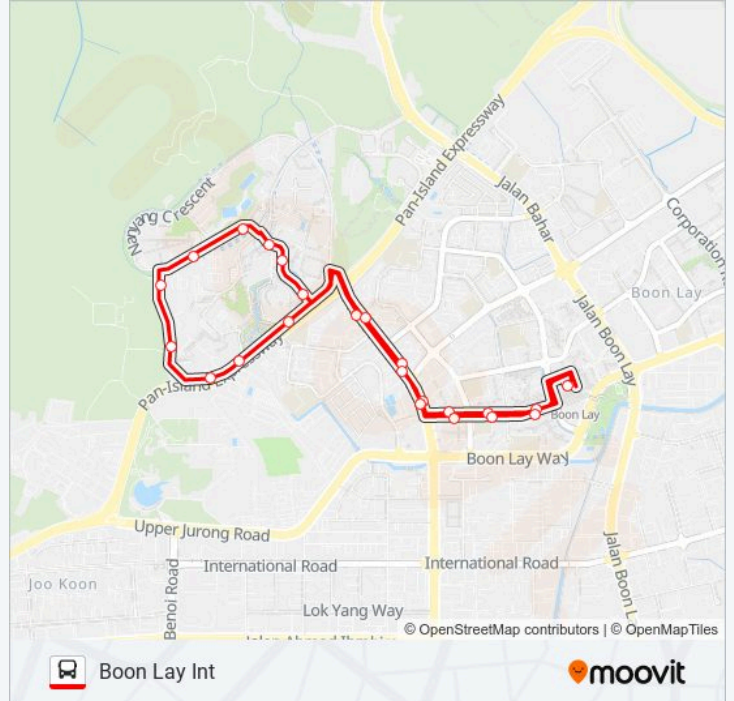

**Direction: Boon Lay Int**

24 stops

[VIEW LINE SCHEDULE](#)

- Jurong West Ctrl 3 - Boon Lay Int (22009)
- Jurong West St 63 - Blk 662a (22501)
- Jurong West St 63 - Blk 658c (22511)
- Jurong West St 63 - Pioneer Stn Exit A (22521)
- Pioneer Rd Nth - Opp Blk 643 (22451)
- Pioneer Rd Nth - Blk 978 (27301)
- Pioneer Rd Nth - Blk 949 (27321)
- Lien Ying Chow Dr - Hall 1 (27281)
- Lien Ying Chow Dr - Opp Hall 6 (27291)
- Nanyang Dr - Hall 2 (27311)
- Nanyang Dr - Sch Of Adm (27061)
- Nanyang Dr - Lee Wee Nam Lib (27211)
- Nanyang Dr - Sch Of Cee (27221)
- Nanyang Dr - Wee Kim Wee Sch Of C&I (27231)
- Nanyang Dr - Spms (27241)
- Nanyang Dr - Academic Bldg Sth (27251)
- Nanyang Dr - Hall 4 (27261)
- Pioneer Rd Nth - Blk 840 (27329)
- Pioneer Rd Nth - Blk 705 (27309)
- Pioneer Rd Nth - Blk 643 (22459)
- Jurong West St 63 - Pioneer Stn Exit B (22529)

**179 bus Time Schedule**

Boon Lay Int Route Timetable:

Sunday	00:00 - 23:54
Monday	00:00 - 23:54
Tuesday	00:00 - 23:54
Wednesday	00:00 - 23:54
Thursday	00:00 - 23:54
Friday	00:00 - 23:54
Saturday	00:00 - 23:54

**179 bus Info**

**Direction:** Boon Lay Int

**Stops:** 24

**Trip Duration:** 28 min

**Line Summary:**

Jurong West St 63 - Blk 608 (22519)

Jurong West St 63 - Blk 664c (22509)

Jurong West Ctrl 3 - Boon Lay Int (22009)