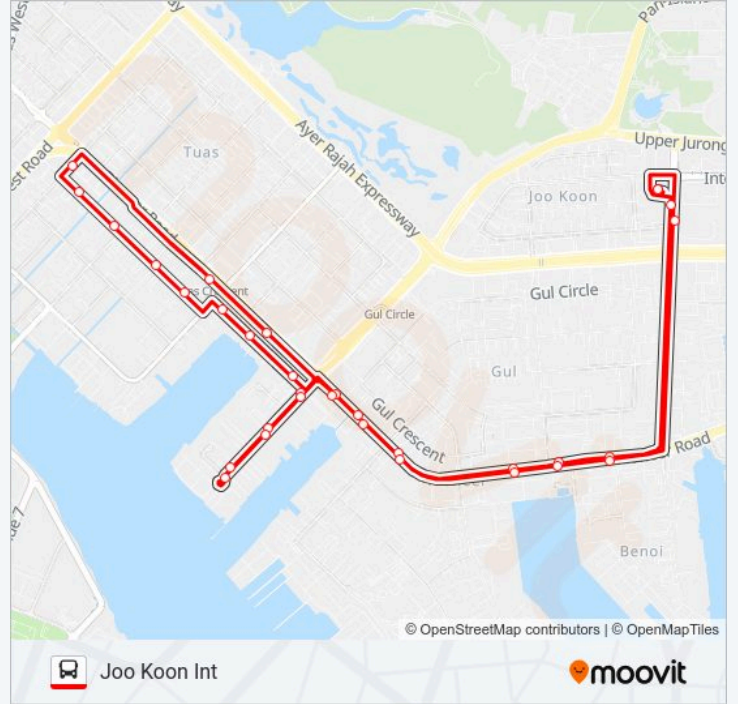

 254

Joo Koon Int

Get The App

The 254 bus line Joo Koon Int has one route. For regular weekdays, their operation hours are:

(1) Joo Koon Int: 05:45 - 23:15

Use the Moovit App to find the closest 254 bus station near you and find out when is the next 254 bus arriving.

**Direction: Joo Koon Int**

32 stops

[VIEW LINE SCHEDULE](#)

- Joo Koon Circle - Joo Koon Int (24009)
- Benoi Rd - Opp Fairprice Hub (23519)
- Pioneer Rd - Opp Keppel Logistics (23239)
- Pioneer Rd - Opp Gul Way (23229)
- Pioneer Rd - Hong Hang Bldg (24339)
- Pioneer Rd - Opp Hiap Teck Metal Co (24679)
- Pioneer Rd - Jurong Insp Ctr (24689)
- Pioneer Rd - Bef Tuas Rd (24699)
- Tuas Rd - Progress Galvanizing (24601)
- Tuas Rd - Bef Marinteknik (24611)
- Tuas Rd - Aft Ocean Tanker (24621)
- Tuas Rd - Opp Ocean Tanker (24629)
- Tuas Rd - Opp Marinteknik (24619)
- Tuas Rd - Opp Progress Galvanizing (24609)
- Pioneer Rd - Tuas Amenity Ctr (25821)
- Pioneer Rd - Tuas Cres Stn Exit A (24709)
- Tuas Ave 20 - Aft Tuas West Rd Stn (25691)
- Tuas Ave 11 - Smarty (26141)
- Tuas Ave 11 - Opp Hempel (26151)
- Tuas Ave 11 - 3nc S'Pore (26161)
- Tuas Ave 11 - Richee Engrg (26171)

**254 bus Info**

**Direction:** Joo Koon Int

**Stops:** 32

**Trip Duration:** 58 min

**Line Summary:**

Tuas Basin Link - Aft Tuas Cres (26131)

Tuas Basin Link - Bef Tuas Amenity Ctr (26121)

Tuas Basin Link - Tru-Marine (26111)

Benoi Rd - Bef Joo Koon Int (23371)

Joo Koon Circle - Joo Koon Int (24009)

254 bus time schedules and route maps are available in an offline PDF at [moovitapp.com](https://moovitapp.com). Use the Moovit App to see live bus times, train schedule or subway schedule, and step-by-step directions for all public transit in Singapore.