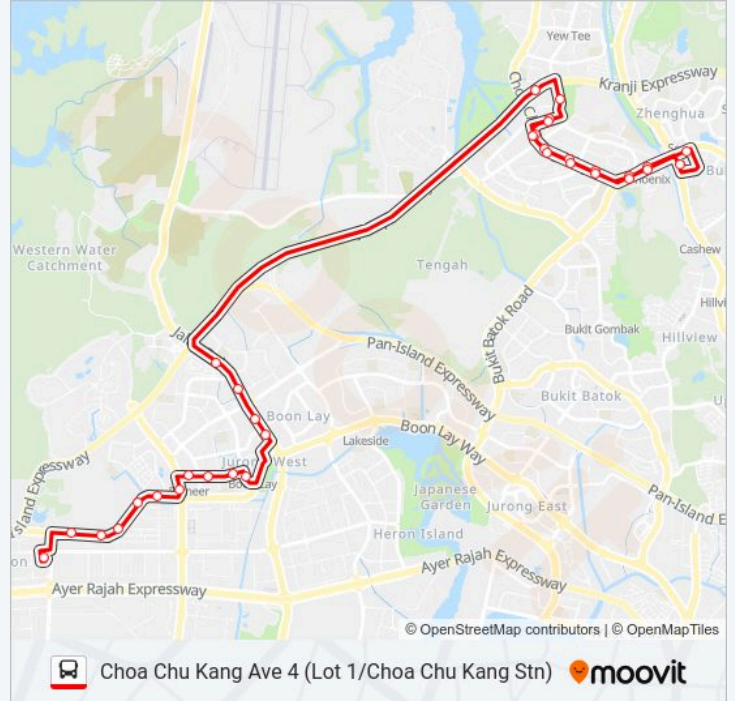

Use the Moovit App to find the closest 974A bus station near you and find out when is the next 974A bus arriving.

Direction: Choa Chu Kang Ave 4 (Lot 1/Choa Chu Kang Stn)

33 stops

[VIEW LINE SCHEDULE](#)

974A bus Info

Direction: Choa Chu Kang Ave 4 (Lot 1/Choa Chu Kang Stn)

Stops: 33

Trip Duration: 20 min

Line Summary:

Choa Chu Kang Way - Blk 239 (44441)

Choa Chu Kang Way - Blk 113 (44121)

Choa Chu Kang Rd - Blk 26 (44131)

Choa Chu Kang Rd - Phoenix Stn (44141)

Upp Bt Timah Rd - Bt Panjang Stn Exit A/Lrt (44029)

Bt Panjang Rd - Blk 183 (44259)

Choa Chu Kang Rd - Opp Phoenix Stn (44149)

Choa Chu Kang Rd - Opp Blk 26 (44139)

Choa Chu Kang Way - Opp Blk 113 (44129)

Choa Chu Kang Way - Palm Gdns (44449)

Choa Chu Kang Way - Opp South View Stn (44459)

Choa Chu Kang Way - Blk 414 (44469)

Choa Chu Kang Ave 4 - Lot 1/Choa Chu Kang Stn (44539)

974A bus time schedules and route maps are available in an offline PDF at moovitapp.com. Use the Moovit App to see live bus times, train schedule or subway schedule, and step-by-step directions for all public transit in Singapore.