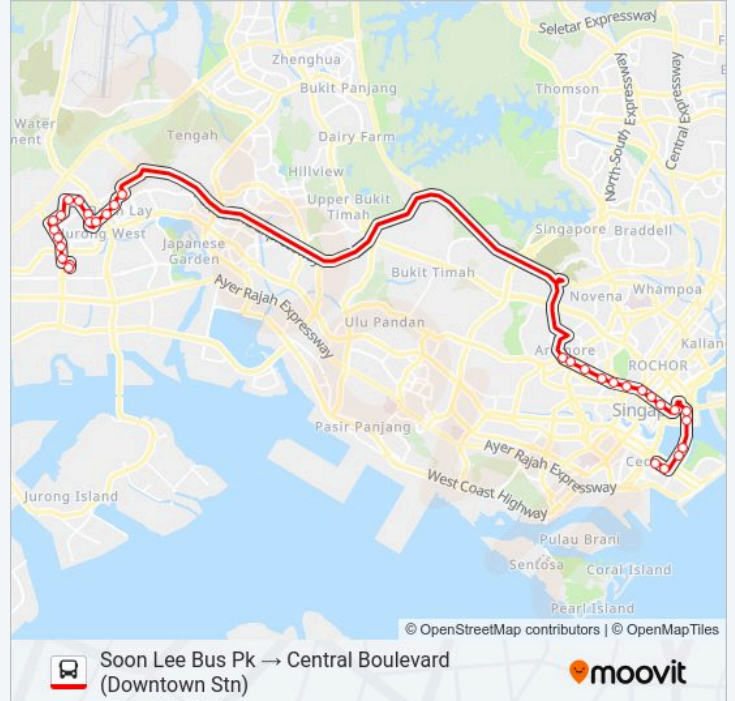

(1) Central Boulevard (Downtown Stn): 07:20 - 07:57

Use the Moovit App to find the closest 502A bus station near you and find out when is the next 502A bus arriving.

Direction: Central Boulevard (Downtown Stn)

502A bus Info

Direction: Central Boulevard (Downtown Stn)

Stops: 32

Trip Duration: 73 min

Line Summary:

Orchard Rd - Dhoby Ghaut Stn (08057)

Bras Basah Rd - Bencoolen Stn Exit B (08069)

Bras Basah Rd - Aft Bras Basah Stn Exit A (04179)

Bras Basah Rd - Raffles Hotel (02049)

Temasek Blvd - Suntec Convention Ctr (02151)

Temasek Ave - Aft Promenade Stn Exit C (02161)

Temasek Ave - Opp the Ritz-Carlton (02171)

Bayfront Ave - Bayfront Stn Exit B/Mbs (03509)

Bayfront Ave - Bayfront Stn Exit A (03519)

Central Blvd - Marina Bay Stn (03539)

Central Blvd - Downtown Stn Exit E (03529)

502A bus time schedules and route maps are available in an offline PDF at moovitapp.com. Use the Moovit App to see live bus times, train schedule or subway schedule, and step-by-step directions for all public transit in Singapore.