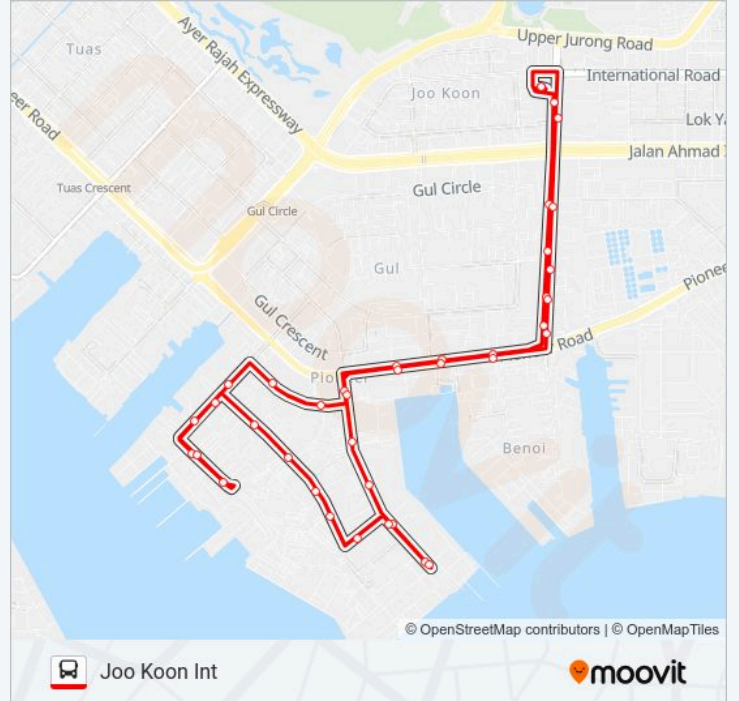

257

Joo Koon Int

Get The App

The 257 bus line Joo Koon Int has one route. For regular weekdays, their operation hours are:

(1) Joo Koon Int: 05:45 - 23:30

Use the Moovit App to find the closest 257 bus station near you and find out when is the next 257 bus arriving.

**Direction: Joo Koon Int**

39 stops

[VIEW LINE SCHEDULE](#)

- Joo Koon Circle - Joo Koon Int (24009)
- Benoi Rd - Opp Fairprice Hub (23519)
- Benoi Rd - Keppel Logistics (23369)
- Benoi Rd - Opp Gul Ave (23359)
- Benoi Rd - Aft Benoi Pl (23449)
- Benoi Rd - Bef Pioneer Rd (23349)
- Pioneer Rd - Opp Keppel Logistics (23239)
- Pioneer Rd - Opp Gul Way (23229)
- Pioneer Rd - Hong Hang Bldg (24339)
- Gul Rd - Opp Ge Keppel Energy Svcs (24389)
- Gul Rd - Opp Asia Ind Gases (24379)
- Gul Rd - Dyna-Mac Engrg Svcs (24369)
- Gul Rd - S'Pore Takada Ind (24359)
- Gul Rd - Keppel Shipyard (24349)
- Gul Rd - Opp Keppel Shipyard (24341)
- Gul Rd - Opp S'Pore Takada Ind (24351)
- Pioneer Sector Lane - Bef Nam Leong Co Pte Ltd (24461)
- Pioneer Sector 2 - Chem-Solv Technologies (24391)
- Pioneer Sector 2 - Opp Hoe Huat Engrg (24401)
- Pioneer Sector 2 - Gul Camp (24411)

Pioneer Sector 1 - Hq 6 Div (24559)

Pioneer Sector 1 - Keppel Shipyard (24549)

Pioneer Sector 1 - Dundee Marine (24539)

Pioneer Sector 1 - Aft Pioneer Sector 2 (24431)

Pioneer Sector 3 - Gsk (24441)

Pioneer Sector 3 - Opp Cambridge Ind Trust (24451)

Benoi Rd - Aft Gul Ave (23351)

Benoi Rd - Opp Keppel Logistics (23361)

Benoi Rd - Bef Joo Koon Int (23371)

Joo Koon Circle - Joo Koon Int (24009)

257 bus time schedules and route maps are available in an offline PDF at [moovitapp.com](https://moovitapp.com). Use the Moovit App to see live bus times, train schedule or subway schedule, and step-by-step directions for all public transit in Singapore.