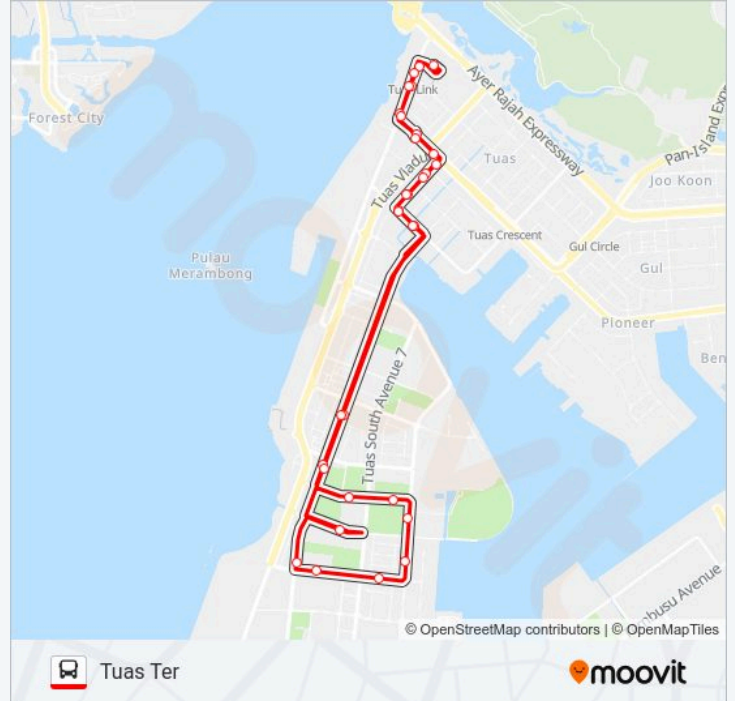

Tuas Sth Ave 5 - Edgen Murray (25709)

Tuas Cres - Bef Tuas Loop (26079)

Tuas Cres - Bef Tuas Ave 20 (26089)

Tuas Ave 20 - Bef Tuas Ave 13 (26099)

Tuas Ave 20 - Bef Tuas Ave 11 (26109)

Pioneer Rd - Tuas West Rd Stn Exit A (24719)

Pioneer Rd - Aft Tuas West Ave (25689)

Tuas West Dr - Aft Pioneer Rd (25449)

Tuas West Dr - Opp Super Continental (25439)

Tuas West Dr - Tuas Link Stn (25429)

Tuas West Dr - Tuas Ter (25009)

248 bus time schedules and route maps are available in an offline PDF at moovitapp.com. Use the Moovit App to see live bus times, train schedule or subway schedule, and step-by-step directions for all public transit in Singapore.

© 2024 Moovit - All Rights Reserved