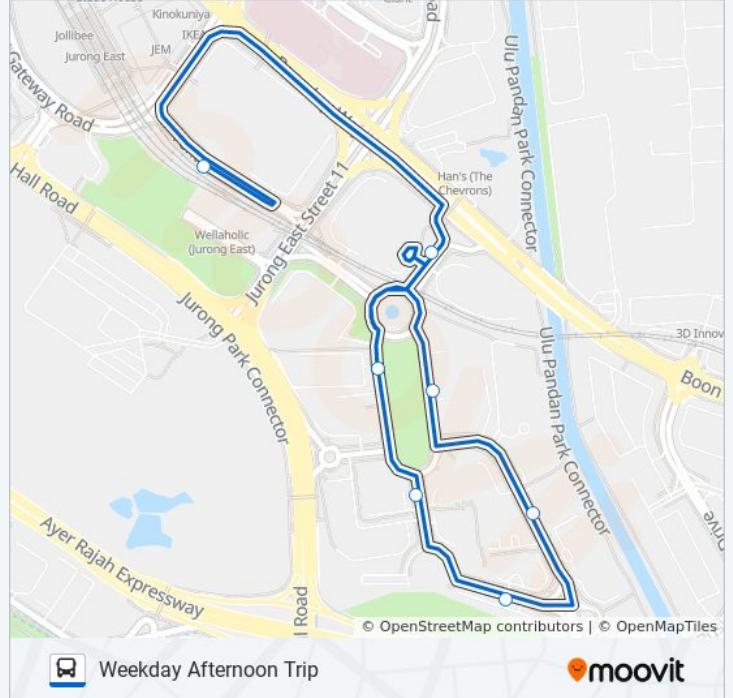

Direction: Weekday Afternoon Trip

7 stops

[VIEW LINE SCHEDULE](#)

Ibp Bus Stop 1 (Acer Bldg)

Ibp Bus Stop 3 (Nordic European Centre)

Ibp Bus Stop 4 (Techquest Bldg)

Ibp Bus Stop 5 (Opp Swiber@Ibp)

Ibp Bus Stop 6 (Aft German Ctr)

Ibp Bus Stop 6 (The Strategy)

Bus Drop-Off Point at Venture Avenue (Opp Big Box)

IBP BUS bus Time Schedule

Weekday Afternoon Trip Route Timetable:

Sunday	Not Operational
Monday	3:00 PM - 4:00 PM
Tuesday	3:00 PM - 4:00 PM
Wednesday	3:00 PM - 4:00 PM
Thursday	3:00 PM - 4:00 PM
Friday	Not Operational
Saturday	Not Operational

IBP BUS bus Info**Direction:** Weekday Afternoon Trip**Stops:** 7**Trip Duration:** 9 min**Line Summary:**

Direction: Weekday Evening & Sat Afternoon Trip

8 stops

[VIEW LINE SCHEDULE](#)

Ibp Bus Stop 1 (Acer Bldg)

Ibp Bus Stop 3 (Nordic European Centre)

Ibp Bus Stop 4 (Techquest Bldg)

Ibp Bus Stop 5 (Opp Swiber@Ibp)

Ibp Bus Stop 6 (Aft German Ctr)

Ibp Bus Stop 6 (The Strategy)

Bus Drop-Off Point at Venture Avenue (Opp Big Box)