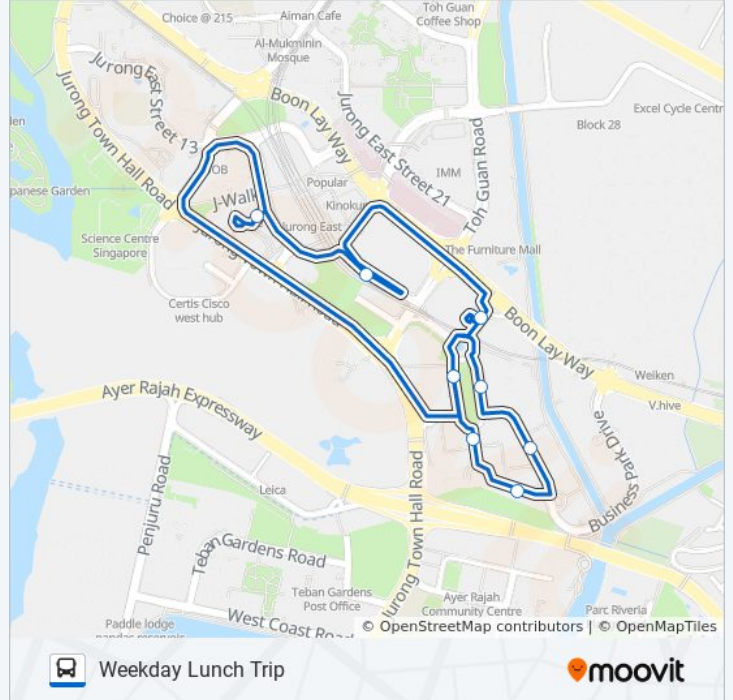

Direction: Weekday Morning Trip

8 stops

[VIEW LINE SCHEDULE](#)

Bus Drop-Off Point at Venture Avenue (Opp Big Box)

Ibp Bus Stop 1 (Acer Bldg)

Ibp Bus Stop 3 (Nordic European Centre)

Ibp Bus Stop 4 (Techquest Bldg)

Ibp Bus Stop 5 (Opp Swiber@Ibp)

Ibp Bus Stop 6 (Aft German Ctr)

Ibp Bus Stop 6 (The Strategy)

Bus Drop-Off Point at Venture Avenue (Opp Big Box)

IBP BUS bus Time Schedule

Weekday Morning Trip Route Timetable:

Sunday	Not Operational
Monday	7:15 AM - 11:30 AM
Tuesday	7:15 AM - 11:30 AM
Wednesday	7:15 AM - 11:30 AM
Thursday	7:15 AM - 11:30 AM
Friday	Not Operational
Saturday	8:00 AM - 9:30 AM

IBP BUS bus Info

Direction: Weekday Morning Trip

Stops: 8

Trip Duration: 11 min

Line Summary: