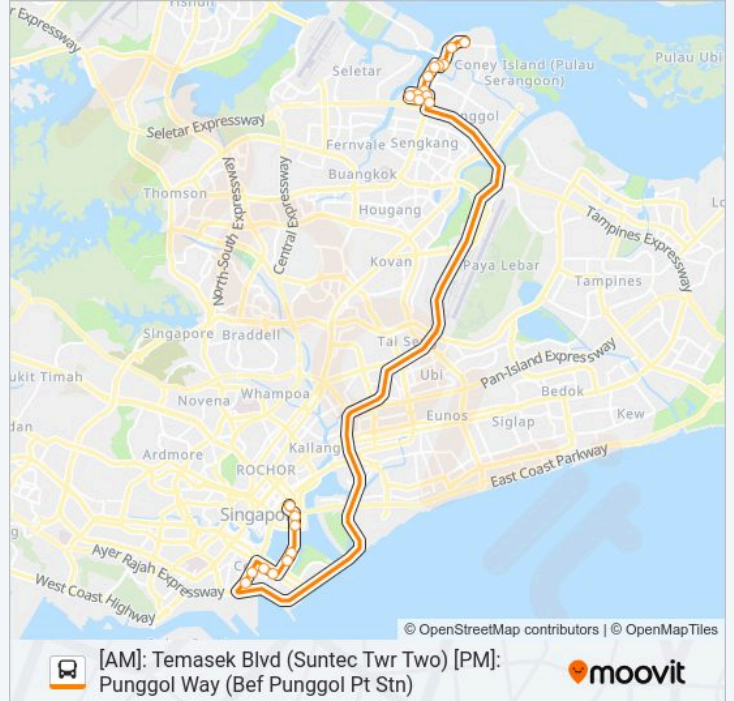

673 bus Info

Direction: Punggol Way (Bef Punggol Pt Stn)

Stops: 21

Trip Duration: 53 min

Line Summary:

Punggol Way - Bef Punggol Pt Stn (65639)

Direction: Temasek Blvd (Suntec Twr Two)

20 stops

[VIEW LINE SCHEDULE](#)

- Punggol Way - Aft Punggol Pt Stn (65631)
- Punggol Way - Samudera Stn Exit B (65621)
- Sumang Link - Opp Punggol Cove Pr Sch (65679)
- Sumang Walk - Opp Blk 322 Cp (65451)
- Sumang Walk - Blk 315b (65449)
- Sumang Walk - Blk 259 Cp (65499)
- Sumang Lane - Blk 224a (65539)
- Sumang Crescent - Opp Blk 228b (65549)
- Punggol Field - Opposite Blk 227a (65559)
- Punggol Field - Blk 258a (65579)
- Punggol Way - Twin Waterfalls (65431)
- Anson Rd - Hub Synergy Pt (03222)
- Anson Rd - Tanjong Pagar Stn Exit C (03223)
- Cecil St - Opp Gb Bldg (03151)
- Marina Blvd - the Sail (03381)
- Marina Blvd - Marina Bay Financial Ctr (03391)
- Bayfront Ave - Aft Bayfront Stn Exit E (03511)
- Bayfront Ave - Marina Bay Sands Theatre (03501)

673 bus Info

Direction: Temasek Blvd (Suntec Twr Two)

Stops: 20

Trip Duration: 48 min

Line Summary:

Temasek Ave - Promenade Stn Exit B (02169)

Temasek Blvd - Suntec Twr Two (02141)

673 bus time schedules and route maps are available in an offline PDF at moovitapp.com. Use the Moovit App to see live bus times, train schedule or subway schedule, and step-by-step directions for all public transit in Singapore.