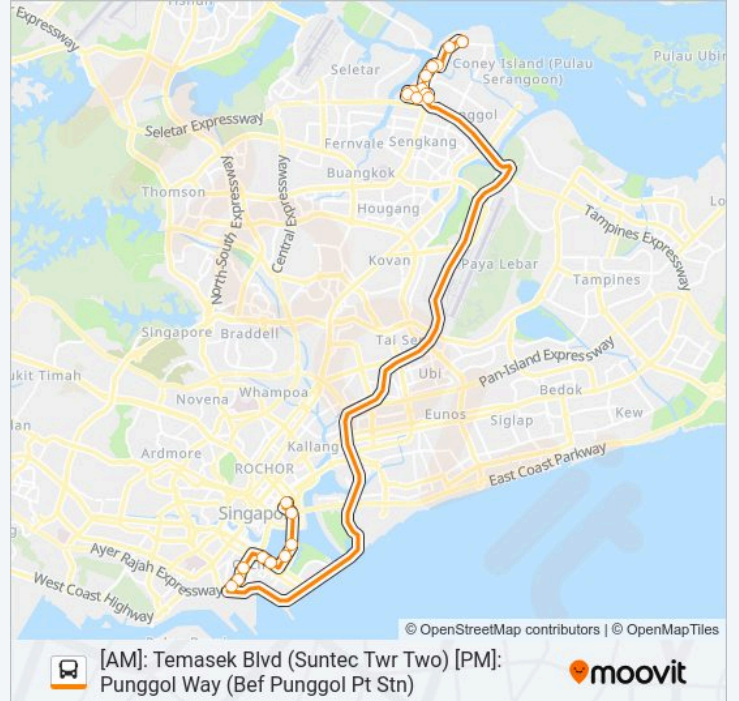

673 bus Info

Direction: Temasek Blvd (Suntec Twr Two)

Stops: 20

Trip Duration: 48 min

Line Summary:

Temasek Ave - Promenade Stn Exit B (02169)

Temasek Blvd - Suntec Twr Two (02141)

673 bus time schedules and route maps are available in an offline PDF at moovitapp.com. Use the Moovit App to see live bus times, train schedule or subway schedule, and step-by-step directions for all public transit in Singapore.

© 2024 Moovit - All Rights Reserved