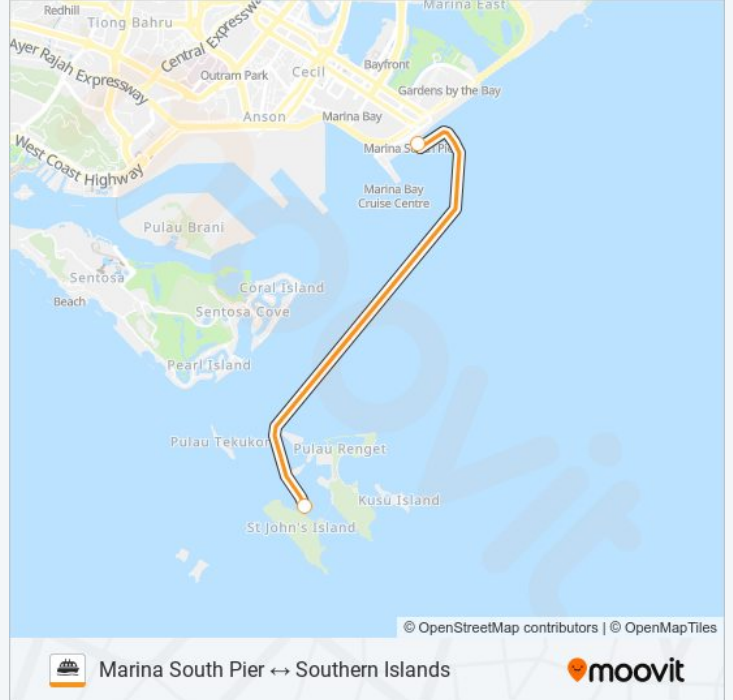

SINGAPORE ISLAND CRUISE ferry Info

Direction: Marina South Pier → St John's Island

Stops: 2

Trip Duration: 7 min

Line Summary:

Direction: St John's Island → Kusu Island

2 stops

[VIEW LINE SCHEDULE](#)

SINGAPORE ISLAND CRUISE ferry Info

Direction: St John's Island → Kusu Island

Stops: 2

Trip Duration: 3 min

Line Summary:

Direction: St John's Island → Marina South Pier

2 stops

[VIEW LINE SCHEDULE](#)

St John's Island

Marina South Pier

SINGAPORE ISLAND CRUISE ferry Time Schedule

St John's Island → Marina South Pier Route

Timetable:

Sunday	Not Operational
Monday	15:00 - 17:00
Tuesday	15:00 - 17:00
Wednesday	15:00 - 17:00
Thursday	15:00 - 17:00
Friday	15:00 - 17:00
Saturday	Not Operational

SINGAPORE ISLAND CRUISE ferry Info

Direction: St John's Island → Marina South Pier

Stops: 2

Trip Duration: 8 min

Line Summary:

SINGAPORE ISLAND CRUISE ferry time schedules and route maps are available in an offline PDF at moovitapp.com. Use the Moovit App to see live bus times, train schedule or subway schedule, and step-by-step directions for all public transit in Singapore.