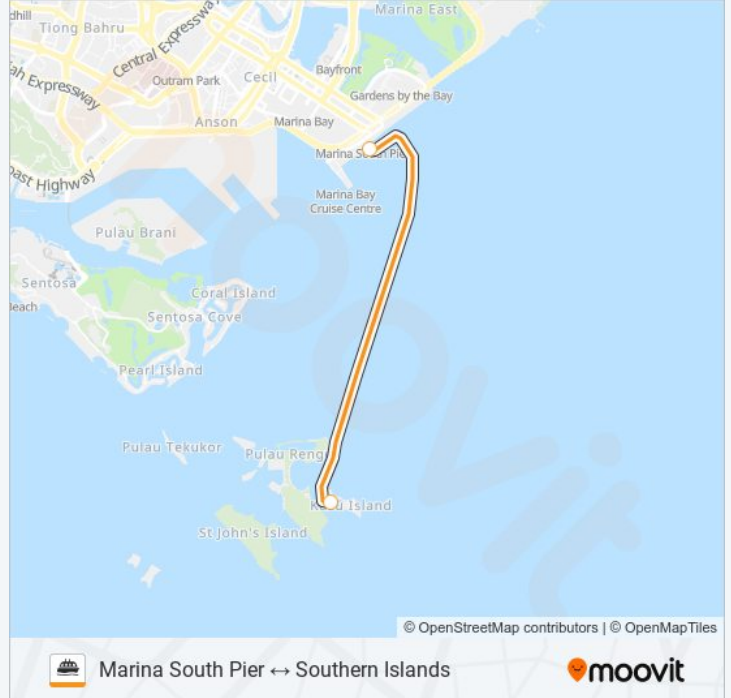

Use the Moovit App to find the closest SINGAPORE ISLAND CRUISE ferry station near you and find out when is the next SINGAPORE ISLAND CRUISE ferry arriving.

Direction: Kusu Island → Marina South Pier

2 stops

[VIEW LINE SCHEDULE](#)

Kusu Island

Marina South Pier

SINGAPORE ISLAND CRUISE ferry Time Schedule

Kusu Island → Marina South Pier Route Timetable:

Sunday	10:15 - 18:15
Monday	12:00 - 16:00
Tuesday	12:00 - 16:00
Wednesday	12:00 - 16:00
Thursday	12:00 - 16:00
Friday	12:00 - 16:00
Saturday	10:15 - 18:15

SINGAPORE ISLAND CRUISE ferry Info**Direction:** Kusu Island → Marina South Pier**Stops:** 2**Trip Duration:** 7 min**Line Summary:**

Direction: Marina South Pier → St John's Island

2 stops

[VIEW LINE SCHEDULE](#)

SINGAPORE ISLAND CRUISE ferry Info

Direction: Marina South Pier → St John's Island

Stops: 2

Trip Duration: 7 min

Line Summary:

Direction: St John's Island → Kusu Island

2 stops

[VIEW LINE SCHEDULE](#)