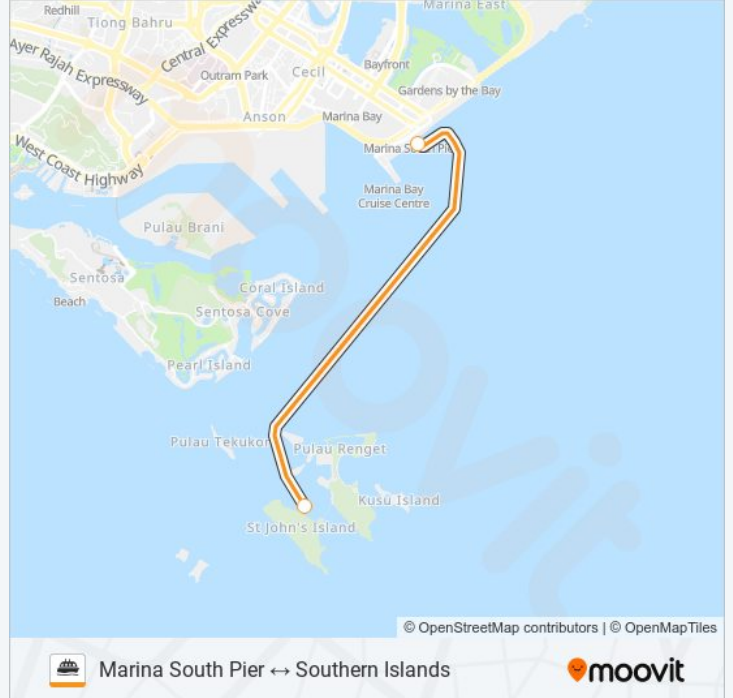

SINGAPORE ISLAND CRUISE ferry Info**Direction:** Kusu Island → Marina South Pier**Stops:** 2**Trip Duration:** 7 min**Line Summary:**

Direction: Marina South Pier → St John's Island

2 stops

[VIEW LINE SCHEDULE](#)

Marina South Pier

St John's Island

SINGAPORE ISLAND CRUISE ferry Time Schedule

Marina South Pier → St John's Island Route

Timetable:

Sunday	09:00 - 17:00
Monday	10:00 - 14:00
Tuesday	10:00 - 14:00
Wednesday	10:00 - 14:00
Thursday	10:00 - 14:00
Friday	10:00 - 14:00
Saturday	09:00 - 17:00

SINGAPORE ISLAND CRUISE ferry Info

Direction: Marina South Pier → St John's Island

Stops: 2

Trip Duration: 7 min

Line Summary:

Direction: St John's Island → Kusu Island

2 stops

[VIEW LINE SCHEDULE](#)

SINGAPORE ISLAND CRUISE ferry Info

Direction: St John's Island → Kusu Island

Stops: 2

Trip Duration: 3 min

Line Summary:

Direction: St John's Island → Marina South Pier

2 stops

[VIEW LINE SCHEDULE](#)