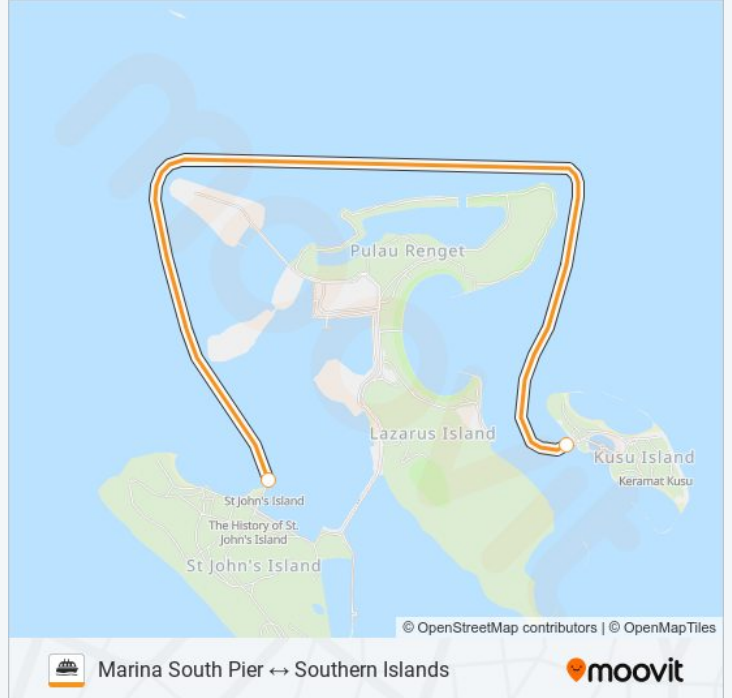

Use the Moovit App to find the closest SINGAPORE ISLAND CRUISE ferry station near you and find out when is the next SINGAPORE ISLAND CRUISE ferry arriving.

Direction: Kusu Island → Marina South Pier

2 stops

SINGAPORE ISLAND CRUISE ferry Info**Direction:** Kusu Island → Marina South Pier**Stops:** 2**Trip Duration:** 7 min**Line Summary:**

Direction: Marina South Pier → St John's Island

2 stops

[VIEW LINE SCHEDULE](#)

SINGAPORE ISLAND CRUISE ferry Info

Direction: Marina South Pier → St John's Island

Stops: 2

Trip Duration: 7 min

Line Summary:

Direction: St John's Island → Kusu Island

2 stops

[VIEW LINE SCHEDULE](#)

SINGAPORE ISLAND CRUISE ferry Info

Direction: St John's Island → Kusu Island

Stops: 2

Trip Duration: 3 min

Line Summary:

Direction: St John's Island → Marina South Pier

2 stops

[VIEW LINE SCHEDULE](#)