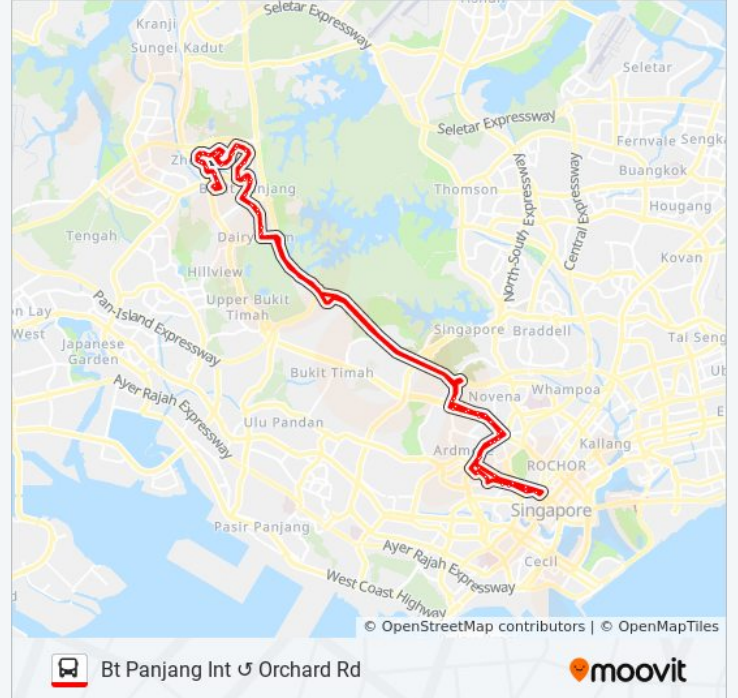

972M bus Info

Direction: Bt Panjang Int

Stops: 71

Trip Duration: 114 min

Line Summary:

Dunearn Rd - Aft Stevens Stn Exit 5 (40089)

Dunearn Rd - Bef Swiss Cottage Est (40079)

Dunearn Rd - Bef Goldhill Ave (40119)

Scotts Rd - Newton Stn Exit A (40181)

Bt Timah Rd - Newton Stn Exit C (40041)

Bt Timah Rd - Balmoral Plaza (40051)

Bt Timah Rd - Ferrell Residences (40111)

Bt Timah Rd - Leng Kwang Baptist CH (40071)

Bt Timah Rd - Stevens Stn Exit 1(40081)

Whitley Rd - Raffles Town Club (40231)

Petir Rd - Aft Dairy Farm Rd (44369)

Petir Rd - Bef Chestnut Ave (44359)

Petir Rd - Opp Blk 201 (44389)

Petir Rd - Opp Blk 219 (44379)

Pending Rd - Opp Pending Stn (44221)