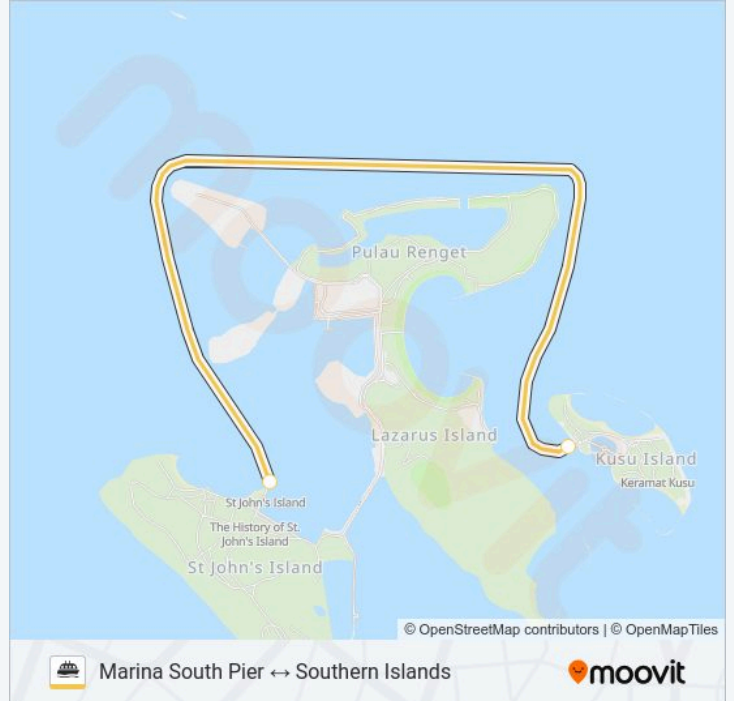

**MARINA SOUTH FERRIES**Marina South Pier ↔
Southern Islands

Get The App

The MARINA SOUTH FERRIES ferry line (Marina South Pier ↔ Southern Islands) has 3 routes. For regular weekdays, their operation hours are:

Direction: Inter-Island Shuttle

2 stops

[VIEW LINE SCHEDULE](#)

St John's Island

Kusu Island

MARINA SOUTH FERRIES ferry Time Schedule

Inter-Island Shuttle Route Timetable:

Sunday	11:30 - 15:15
Monday	11:30 - 15:15
Tuesday	11:30 - 15:15
Wednesday	11:30 - 15:15
Thursday	11:30 - 15:15
Friday	11:30 - 15:15
Saturday	11:30 - 15:15

MARINA SOUTH FERRIES ferry Info**Direction:** Inter-Island Shuttle**Stops:** 2**Trip Duration:** 3 min**Line Summary:**

Marina South Pier ↔ Southern Islands

Direction: Inter-Island Shuttle

2 stops

[VIEW LINE SCHEDULE](#)

MARINA SOUTH FERRIES ferry Info

Direction: Inter-Island Shuttle

Stops: 2

Trip Duration: 3 min

Line Summary:

Direction: Island-Hopping Ferry Schedule

4 stops

[VIEW LINE SCHEDULE](#)