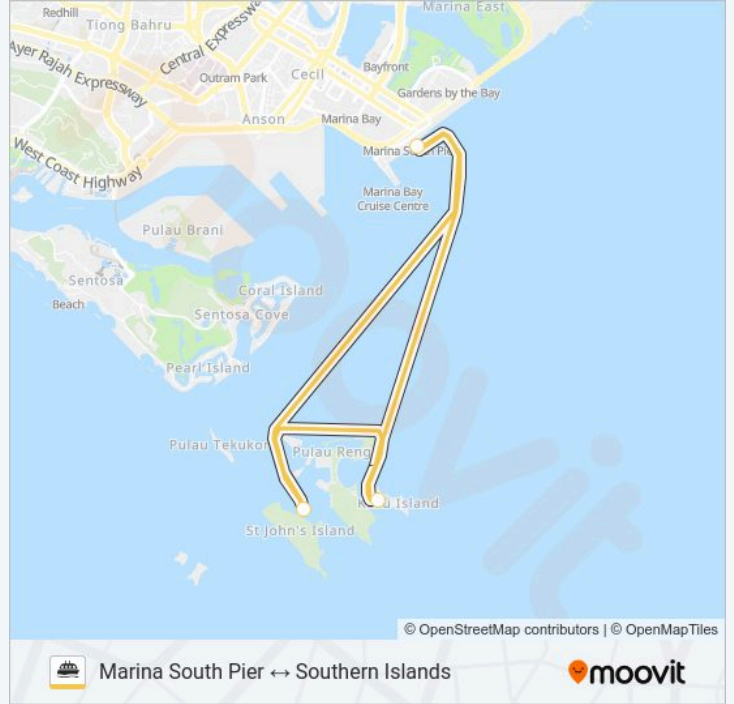

MARINA SOUTH FERRIES ferry Info**Direction:** Inter-Island Shuttle**Stops:** 2**Trip Duration:** 3 min**Line Summary:**

Marina South Pier ↔ Southern Islands

Direction: Inter-Island Shuttle

2 stops

[VIEW LINE SCHEDULE](#)

MARINA SOUTH FERRIES ferry Info

Direction: Inter-Island Shuttle

Stops: 2

Trip Duration: 3 min

Line Summary:

Direction: Island-Hopping Ferry Schedule

4 stops

[VIEW LINE SCHEDULE](#)

Marina South Pier

St John's Island

Kusu Island

Marina South Pier

MARINA SOUTH FERRIES ferry Time Schedule

Island-Hopping Ferry Schedule Route Timetable:

Sunday	09:00 - 17:00
Monday	09:00 - 17:00
Tuesday	09:00 - 17:00
Wednesday	09:00 - 17:00
Thursday	09:00 - 17:00
Friday	09:00 - 17:00
Saturday	09:00 - 17:00

MARINA SOUTH FERRIES ferry Info

Direction: Island-Hopping Ferry Schedule

Stops: 4

Trip Duration: 68 min

Line Summary:

MARINA SOUTH FERRIES ferry time schedules and route maps are available in an offline PDF at moovitapp.com. Use the Moovit App to see live bus times, train schedule or subway schedule, and step-by-step directions for all public transit in Singapore.