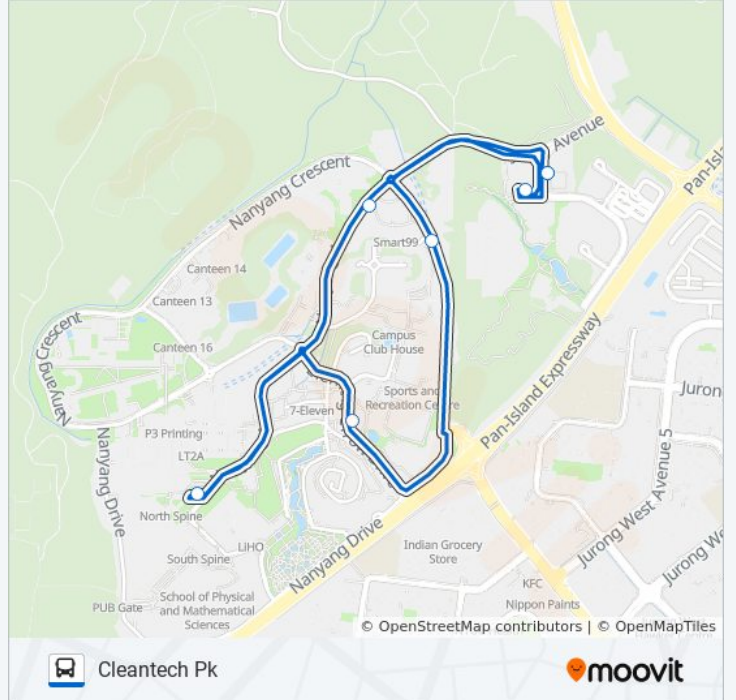

Direction: Cleantech Pk

7 stops

[VIEW LINE SCHEDULE](#)

Jtc Cleantech Two

Jtc Cleantech One

Nanyang Ave - Opp Halls 10 & 11 (63721)

Nanyang Ave - Tan Chin Tuan Lt (63737)

Lien Ying Chow Dr - Hall 6 (63727)

Nanyang Cres - Child Care Centre

Jtc Cleantech Two

CTP LUNCH SHUTTLE bus Time Schedule

Cleantech Pk Route Timetable:

Sunday	Not Operational
Monday	11:40 AM - 2:00 PM
Tuesday	11:40 AM - 2:00 PM
Wednesday	11:40 AM - 2:00 PM
Thursday	11:40 AM - 2:00 PM
Friday	Not Operational
Saturday	Not Operational

CTP LUNCH SHUTTLE bus Info**Direction:** Cleantech Pk**Stops:** 7**Trip Duration:** 20 min**Line Summary:**

CTP LUNCH SHUTTLE bus time schedules and route maps are available in an offline PDF at moovitapp.com. Use the [Moovit App](#) to see live bus times, train schedule or subway schedule, and step-by-step directions for all public transit in Singapore.