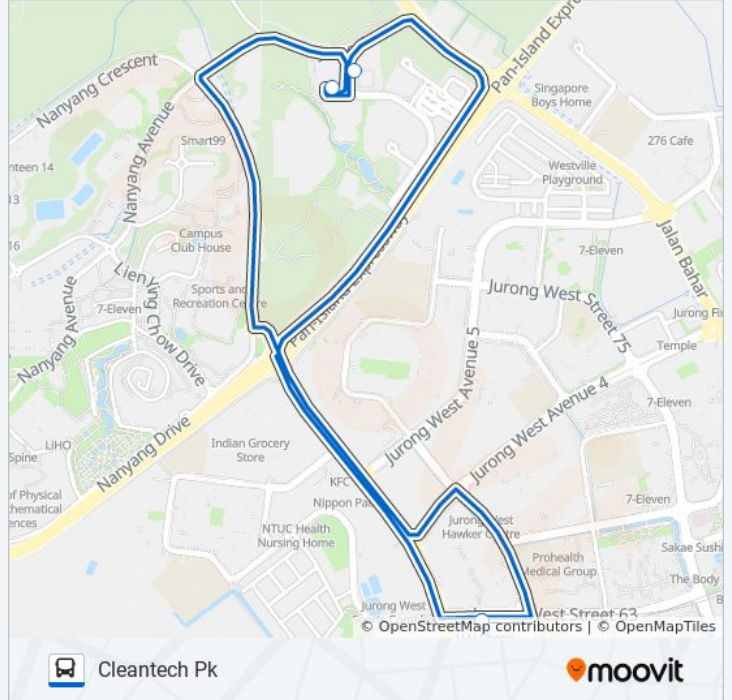

**Direction: Cleantech Pk**

4 stops

[VIEW LINE SCHEDULE](#)

Pioneer MRT Pick-Up/Drop-Off Point

Jtc Cleantech Two

Jtc Cleantech One

Pioneer MRT Pick-Up/Drop-Off Point

**CTP PIONEER SHUTTLE bus Time Schedule**

Cleantech Pk Route Timetable:

Sunday	Not Operational
Monday	7:45 AM - 9:15 AM
Tuesday	7:45 AM - 9:15 AM
Wednesday	7:45 AM - 9:15 AM
Thursday	7:45 AM - 9:15 AM
Friday	Not Operational
Saturday	Not Operational

**CTP PIONEER SHUTTLE bus Info****Direction:** Cleantech Pk**Stops:** 4**Trip Duration:** 30 min**Line Summary:**

**Direction: Pioneer MRT**

5 stops

[VIEW LINE SCHEDULE](#)

Jtc Cleantech Two

Jtc Cleantech One

**CTP PIONEER SHUTTLE bus Info**

**Direction:** Pioneer MRT

**Stops:** 5

**Trip Duration:** 31 min

**Line Summary:**

CTP PIONEER SHUTTLE bus time schedules and route maps are available in an offline PDF at [moovitapp.com](https://moovitapp.com). Use the [Moovit App](#) to see live bus times, train schedule or subway schedule, and step-by-step directions for all public transit in Singapore.