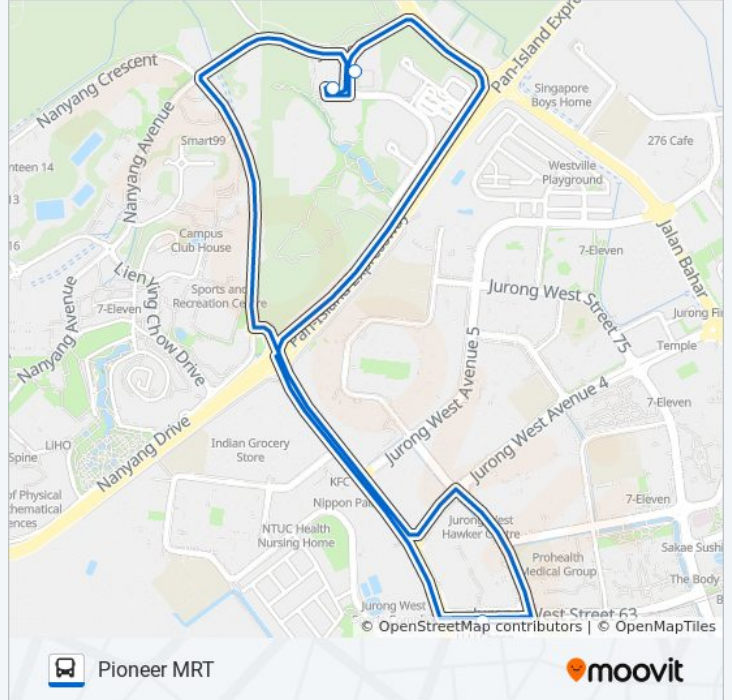

**Direction: Cleantech Pk**

4 stops

[VIEW LINE SCHEDULE](#)

Pioneer MRT Pick-Up/Drop-Off Point

Jtc Cleantech Two

Jtc Cleantech One

Pioneer MRT Pick-Up/Drop-Off Point

**CTP PIONEER SHUTTLE bus Time Schedule**

**CTP PIONEER SHUTTLE bus Info****Direction:** Cleantech Pk**Stops:** 4**Trip Duration:** 30 min**Line Summary:**

**Direction: Pioneer MRT**

5 stops

[VIEW LINE SCHEDULE](#)

Jtc Cleantech Two

Jtc Cleantech One

Pioneer MRT Pick-Up/Drop-Off Point

Jtc Cleantech Two

Jtc Cleantech One

**CTP PIONEER SHUTTLE bus Time Schedule**

Pioneer MRT Route Timetable:

Sunday	Not Operational
Monday	4:15 PM - 6:45 PM
Tuesday	4:15 PM - 6:45 PM
Wednesday	4:15 PM - 6:45 PM
Thursday	4:15 PM - 6:45 PM
Friday	Not Operational
Saturday	Not Operational

**CTP PIONEER SHUTTLE bus Info**

**Direction:** Pioneer MRT

**Stops:** 5

**Trip Duration:** 31 min

**Line Summary:**

CTP PIONEER SHUTTLE bus time schedules and route maps are available in an offline PDF at [moovitapp.com](https://moovitapp.com). Use the [Moovit App](#) to see live bus times, train schedule or subway schedule, and step-by-step directions for all public transit in Singapore.