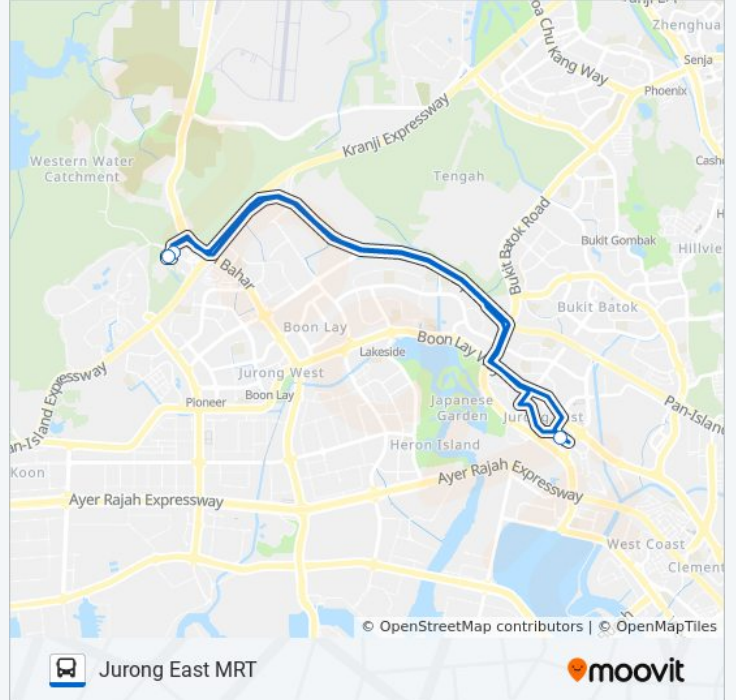

Use the Moovit App to find the closest CTP JURONG EAST SHUTTLE bus station near you and find out when is the next CTP JURONG EAST SHUTTLE bus arriving.

**Direction: Cleantech Park**

4 stops

[VIEW LINE SCHEDULE](#)

**Direction: Jurong East MRT**

5 stops

[VIEW LINE SCHEDULE](#)

Jtc Cleantech Two

Jtc Cleantech One

Bus Drop-Off Point at Venture Avenue (Opp Big Box)

Jtc Cleantech Two

Jtc Cleantech One

**CTP JURONG EAST SHUTTLE bus Time Schedule**

Jurong East MRT Route Timetable:

Sunday	Not Operational
Monday	4:55 PM - 6:25 PM
Tuesday	4:55 PM - 6:25 PM
Wednesday	4:55 PM - 6:25 PM
Thursday	4:55 PM - 6:25 PM
Friday	Not Operational
Saturday	Not Operational

**CTP JURONG EAST SHUTTLE bus Info**

**Direction:** Jurong East MRT

**Stops:** 5

**Trip Duration:** 46 min

**Line Summary:**

CTP JURONG EAST SHUTTLE bus time schedules and route maps are available in an offline PDF at [moovitapp.com](https://moovitapp.com). Use the [Moovit App](#) to see live bus times, train schedule or subway schedule, and step-by-step directions for all public transit in Singapore.