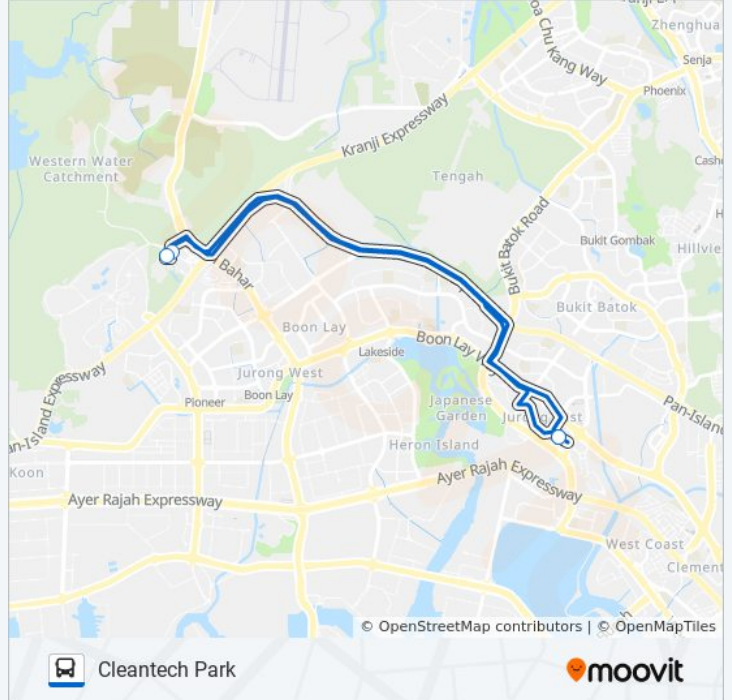

Use the Moovit App to find the closest CTP JURONG EAST SHUTTLE bus station near you and find out when is the next CTP JURONG EAST SHUTTLE bus arriving.

**Direction: Cleantech Park**

4 stops

[VIEW LINE SCHEDULE](#)

Bus Drop-Off Point at Venture Avenue (Opp Big Box)

Jtc Cleantech Two

Jtc Cleantech One

Bus Drop-Off Point at Venture Avenue (Opp Big Box)

**CTP JURONG EAST SHUTTLE bus Time Schedule**

Cleantech Park Route Timetable:

Sunday	Not Operational
Monday	7:20 AM - 8:50 AM
Tuesday	7:20 AM - 8:50 AM
Wednesday	7:20 AM - 8:50 AM
Thursday	7:20 AM - 8:50 AM
Friday	Not Operational
Saturday	Not Operational

**CTP JURONG EAST SHUTTLE bus Info****Direction:** Cleantech Park**Stops:** 4**Trip Duration:** 45 min**Line Summary:**

**Direction: Jurong East MRT**

5 stops

[VIEW LINE SCHEDULE](#)

Jtc Cleantech Two

Jtc Cleantech One

Bus Drop-Off Point at Venture Avenue (Opp Big Box)

Jtc Cleantech Two

Jtc Cleantech One