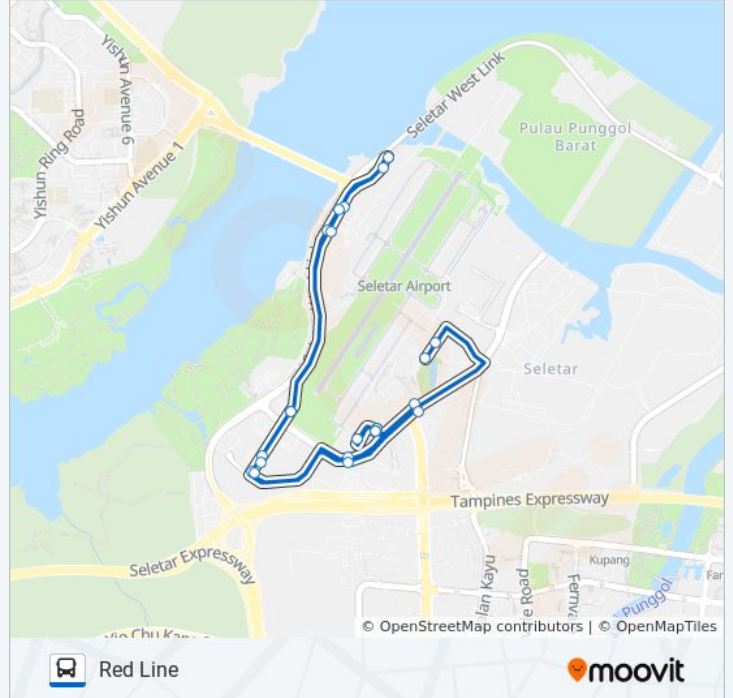

SAP LUNCH SHUTTLE (RED) bus Info

Direction: Red Line

Stops: 24

Trip Duration: 33 min

Line Summary:

Seletar Aerospace Dr - Opp Rolls Royce Pte Ltd (68109)

Wah Son

Bombardier

Bell Helicopter

The Oval

Direction: Red Line

26 stops

[VIEW LINE SCHEDULE](#)

Outside Pratt & Whitney/Airbus/Attc

Air Transport Training College

Opposite the Oval