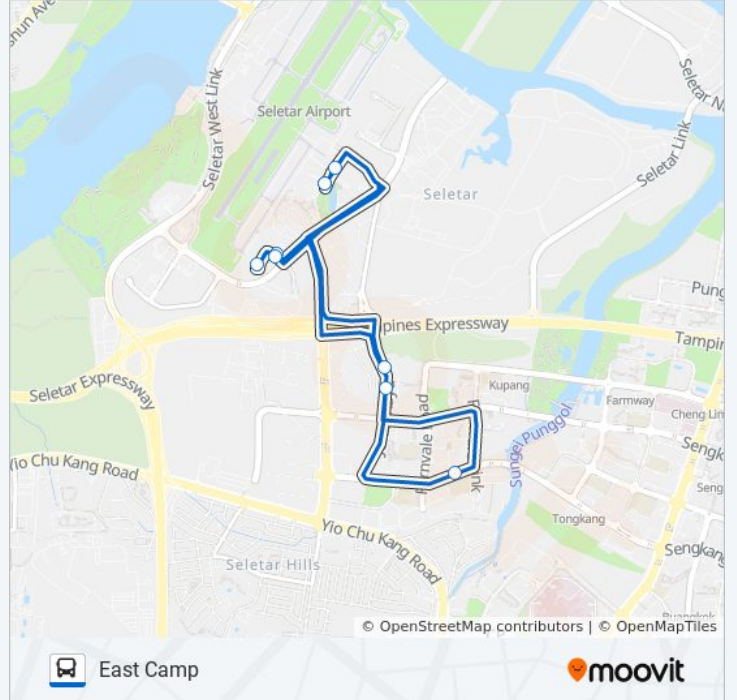

### Direction: East Camp

9 stops

[VIEW LINE SCHEDULE](#)

Outside Pratt & Whitney/Airbus/Attc

Air Transport Training College

Wah Son

Bombardier

Bell Helicopter

Jln Kayu - Opp Jln Tari Lilin (68049)

Sengkang West Ave - Fernvale Stn/Blk 439a (67481)

Jln Kayu - Jln Kayu Shophouse (68031)

Outside Pratt & Whitney/Airbus/Attc

### SAP LUNCH SHUTTLE (YELLOW) bus Time Schedule

East Camp Route Timetable:

Sunday	Not Operational
Monday	11:15 AM - 1:30 PM
Tuesday	11:15 AM - 1:30 PM
Wednesday	11:15 AM - 1:30 PM
Thursday	11:15 AM - 1:30 PM
Friday	Not Operational
Saturday	Not Operational

### SAP LUNCH SHUTTLE (YELLOW) bus Info

**Direction:** East Camp

**Stops:** 9

**Trip Duration:** 18 min

**Line Summary:**

SAP LUNCH SHUTTLE (YELLOW) bus time schedules and route maps are available in an offline PDF at [moovitapp.com](https://moovitapp.com). Use the [Moovit App](#) to see live bus times, train schedule or subway schedule, and step-by-step directions for all public transit in Singapore.