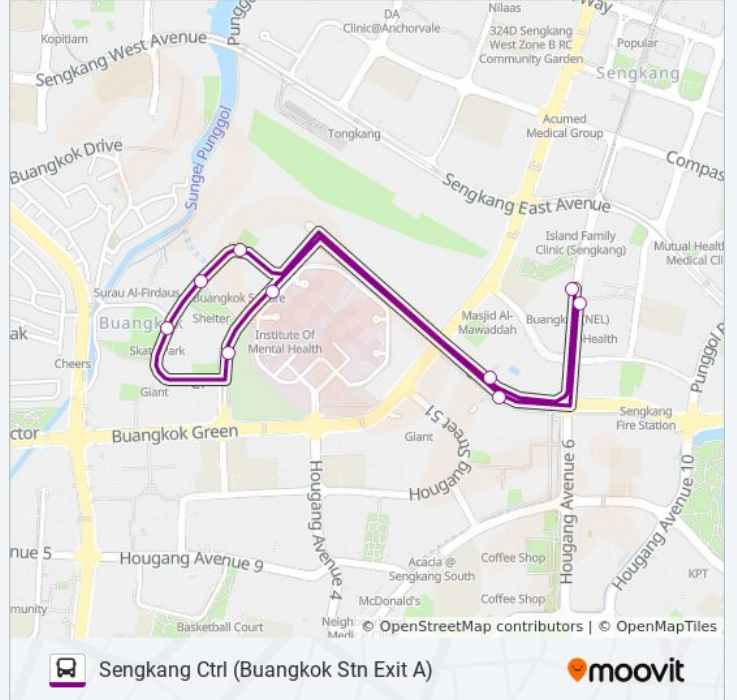

114

Sengkang Ctrl (Buangkok Stn Exit A)

Get The App

The 114 bus line Sengkang Ctrl (Buangkok Stn Exit A) has one route. For regular weekdays, their operation hours are: (1) Sengkang Ctrl (Buangkok Stn Exit A): 12:00 AM - 11:45 PM
Use the Moovit App to find the closest 114 bus station near you and find out when is the next 114 bus arriving.

Direction: Sengkang Ctrl (Buangkok Stn Exit A)

9 stops

[VIEW LINE SCHEDULE](#)

- Sengkang Ctrl - Buangkok Stn Exit B (67601)
- Buangkok Dr - Blk 557 (67629)
- Buangkok Link - Opp Blk 991b (66569)
- Buangkok Link - Opp Blk 984a (66559)
- Buangkok Cres - Buangkok Sports Pk (66589)
- Buangkok Cres - Blk 998b (66579)
- Buangkok Cres - Opp Blk 991a (66609)
- Buangkok Dr - Opp Blk 558 (67621)
- Sengkang Ctrl - Buangkok Stn Exit A (67609)

114 bus Time Schedule

Sengkang Ctrl (Buangkok Stn Exit A) Route
Timetable:

Sunday	12:00 AM - 11:45 PM
Monday	12:00 AM - 11:45 PM
Tuesday	12:00 AM - 11:45 PM
Wednesday	12:00 AM - 11:45 PM
Thursday	12:00 AM - 11:45 PM
Friday	12:00 AM - 11:45 PM
Saturday	12:00 AM - 11:45 PM

114 bus Info

Direction: Sengkang Ctrl (Buangkok Stn Exit A)

Stops: 9

Trip Duration: 13 min

Line Summary:

114 bus time schedules and route maps are available in an offline PDF at moovitapp.com. Use the [Moovit App](#) to see live bus times, train schedule or subway schedule, and step-by-step directions for all public transit in Singapore.