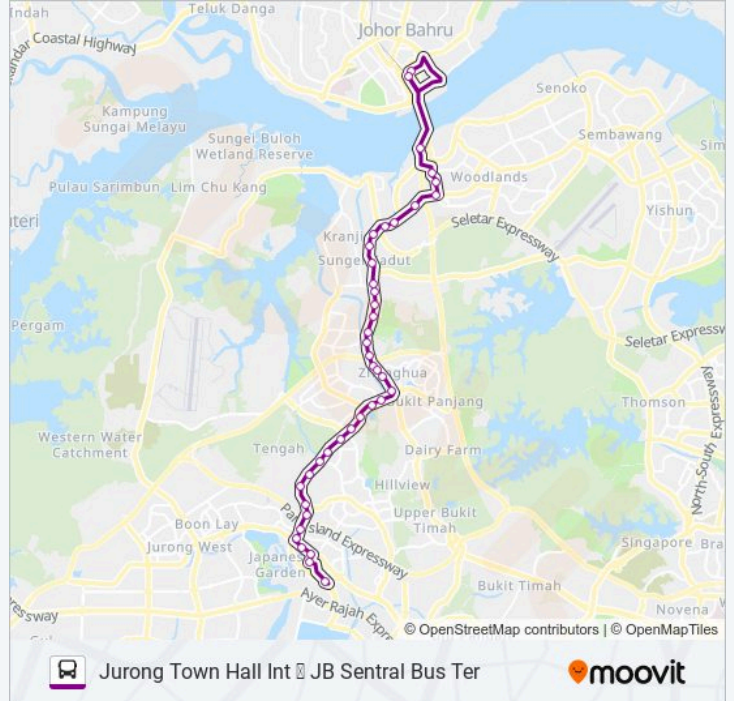

**160 bus Info**

**Direction:** Jln Jim Quee (Jb Sentral Bus Ter)

**Stops:** 40

**Trip Duration:** 58 min

**Line Summary:**

Woodlands Rd - Aft Yew Tee Flyover (45011)

Woodlands Rd - Heavy Veh Pk (45021)

Woodlands Rd - Yew Tee Ind Est (45031)

Woodlands Ctr Rd - Opp Blk 144 (46519)

Woodlands Ctr Rd - Marsiling Pk (46509)

Woodlands Crossing - W'Lands Checkpt (46101)

Johor Bahru - Johor Bahru Checkpt (46211)

Jln Jim Quee - Jb Sentral Bus Ter (47711)

### Direction: Jurong Town Hall Int

80 stops

[VIEW LINE SCHEDULE](#)

Venture Dr - Jurong Town Hall Int (29009)

Jurong East Ctrl - Seventh-Day Advent CH (28441)

Boon Lay Way - Blk 105 (28071)

Boon Lay Way - Blk 112 (28081)

### 160 bus Info

**Direction:** Jurong Town Hall Int

**Stops:** 80

**Trip Duration:** 70 min