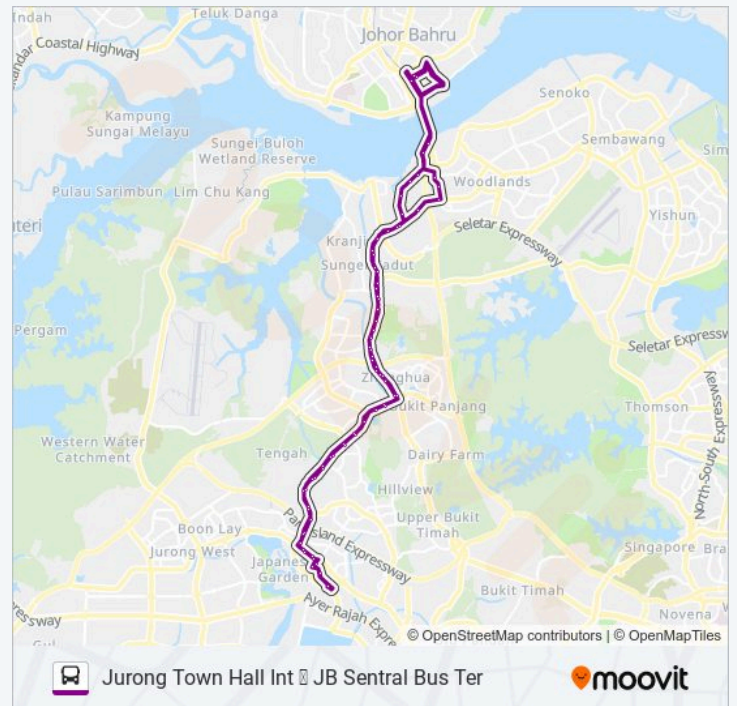

Woodlands Ctr Rd - Marsiling Pk (46509)

Woodlands Crossing - W'Lands Checkpt (46101)

Johor Bahru - Johor Bahru Checkpt (46211)

Jln Jim Quee - Jb Sentral Bus Ter (47711)

Johor Bahru - Johor Bahru Checkpt (46219)