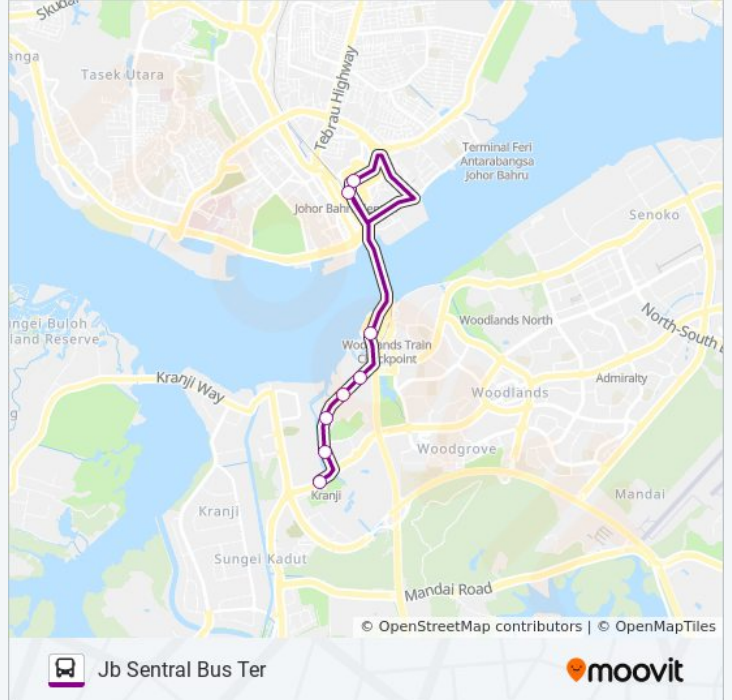

## 170X bus Time Schedule

Jb Sentral Bus Ter Route Timetable:

Sunday	12:00 AM - 11:30 PM
Monday	5:36 AM - 11:30 PM
Tuesday	5:36 AM - 11:30 PM
Wednesday	5:36 AM - 11:30 PM
Thursday	5:36 AM - 11:30 PM
Friday	12:00 AM - 11:30 PM
Saturday	5:40 AM - 11:48 PM

## 170X bus Info

**Direction:** Jb Sentral Bus Ter

**Stops:** 8

**Trip Duration:** 13 min

**Line Summary:**