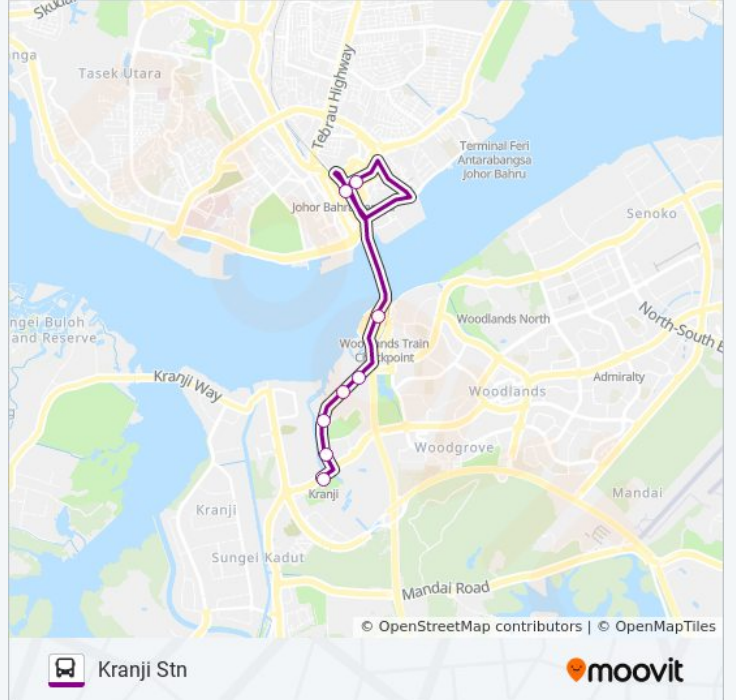

 170X

Jb Sentral Bus Ter

Get The App

The 170X bus line (Jb Sentral Bus Ter) has 2 routes. For regular weekdays, their operation hours are:

(1) Jb Sentral Bus Ter: 5:36 AM - 11:30 PM (2) Kranji Stn: 6:10 AM - 11:45 PM

## 170X bus Info

**Direction:** Jb Sentral Bus Ter

**Stops:** 8

**Trip Duration:** 13 min

**Line Summary:**

### 170X bus Time Schedule

Kranji Stn Route Timetable:

Sunday	12:00 AM - 11:49 PM
Monday	6:10 AM - 11:45 PM
Tuesday	6:10 AM - 11:45 PM
Wednesday	6:10 AM - 11:45 PM
Thursday	6:10 AM - 11:45 PM
Friday	12:00 AM - 11:49 PM
Saturday	12:00 AM - 11:48 PM

### 170X bus Info

**Direction:** Kranji Stn

**Stops:** 8

**Trip Duration:** 16 min

**Line Summary:**

170X bus time schedules and route maps are available in an offline PDF at [moovitapp.com](https://moovitapp.com). Use the [Moovit App](#) to see live bus times, train schedule or subway schedule, and step-by-step directions for all public transit in Singapore.