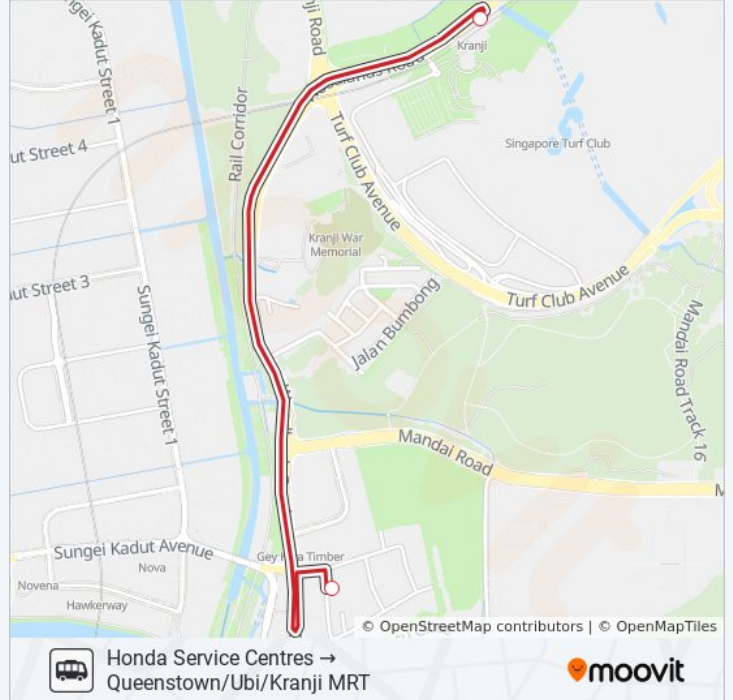

HONDA SHUTTLE SERVICE bus time schedules and route maps are available in an offline PDF at moovitapp.com. Use the [Moovit App](#) to see live bus times, train schedule or subway schedule, and step-by-step directions for all public transit in Singapore.

[About Moovit](#) • [MaaS Solutions](#) • [Supported Countries](#) • [Mooviter Community](#)

© 2024 Moovit - All Rights Reserved

Check Live Arrival Times