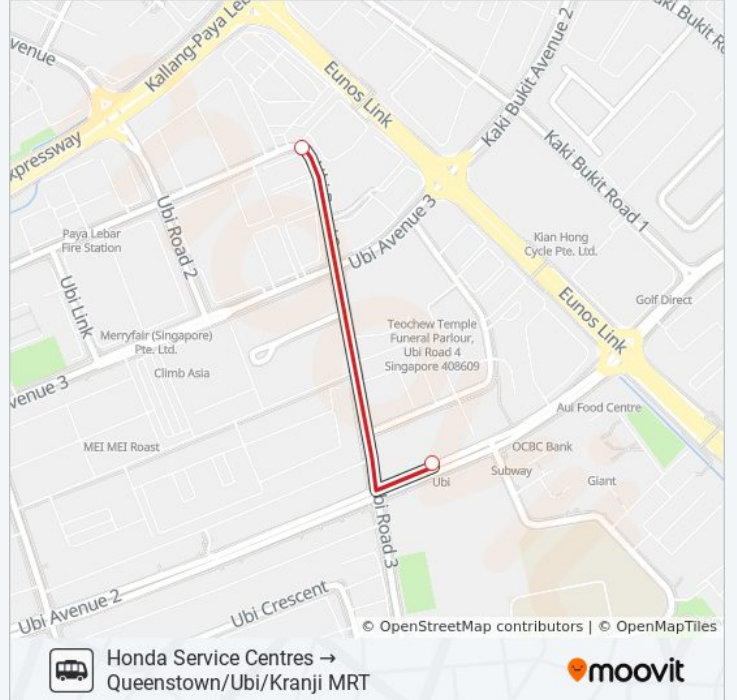

## Honda Service Centres → Queenstown/Ubi/Kranji MRT

[Get The App](#)

The HONDA SHUTTLE SERVICE bus line (Honda Service Centres → Queenstown/Ubi/Kranji MRT) has 3 routes. For regular weekdays, their operation hours are:

(1) Downtown Line: 8:30 AM - 11:00 AM (2) East West Line: 8:20 AM - 11:00 AM (3) North South Line: 8:30 AM - 10:30 AM

Use the Moovit App to find the closest HONDA SHUTTLE SERVICE bus station near you and find out when is the next HONDA SHUTTLE SERVICE bus arriving.

**Direction: Downtown Line**

2 stops

[VIEW LINE SCHEDULE](#)

Honda Ubi Service Centre

Ubi Ave 2 - Ubi Stn Exit B (71121)

**HONDA SHUTTLE SERVICE bus Time Schedule**

Downtown Line Route Timetable:

Sunday	Not Operational
Monday	8:30 AM - 11:00 AM
Tuesday	8:30 AM - 11:00 AM
Wednesday	8:30 AM - 11:00 AM
Thursday	8:30 AM - 11:00 AM
Friday	Not Operational
Saturday	8:30 AM - 11:00 AM

**HONDA SHUTTLE SERVICE bus Info****Direction:** Downtown Line**Stops:** 2**Trip Duration:** 2 min**Line Summary:**

**Direction: East West Line**

2 stops

[VIEW LINE SCHEDULE](#)

Honda Leng Kee Service Centre