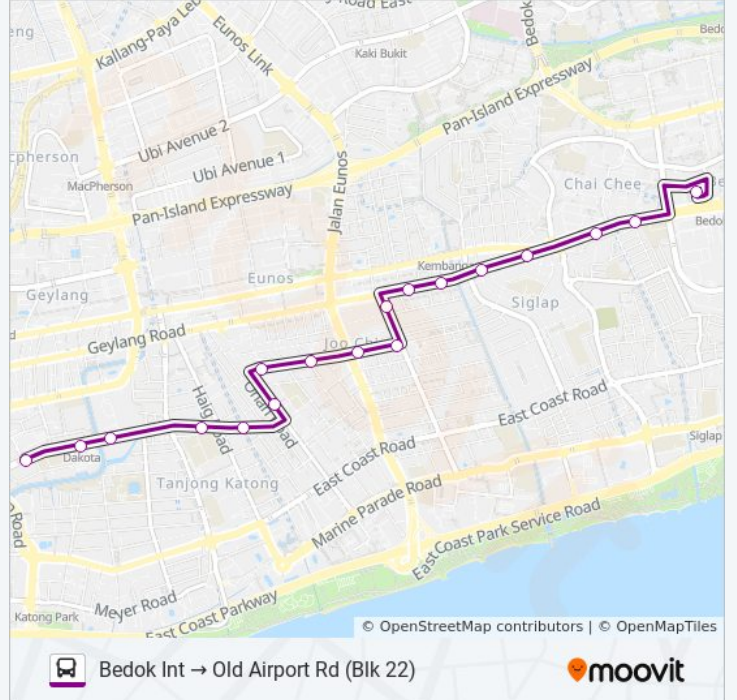

 33B

Bedok Int → Old Airport Rd (Blk 22)

Get The App

The 33B bus line Bedok Int → Old Airport Rd (Blk 22) has one route. For regular weekdays, their operation hours are:

(1) Old Airport Rd (Blk 22): 7:25 AM - 8:39 AM

Use the Moovit App to find the closest 33B bus station near you and find out when is the next 33B bus arriving.

**Direction: Old Airport Rd (Blk 22)**

18 stops

[VIEW LINE SCHEDULE](#)

- Bedok Nth Dr - Bedok Int (84009)
- New Upp Changi Rd - Opp Blk 32 (84029)
- New Upp Changi Rd - Opp Chai Chee Ind Pk (84019)
- Changi Rd - Aft Perpetual Succour CH (83099)
- Changi Rd - Bef Siglap Plain (83079)
- Changi Rd - Mjd Kassim (83059)
- Changi Rd - Bef Lor 110 Changi (83049)
- Telok Kurau Rd - Aft Changi Rd (83149)
- Joo Chiat PI - Opp Parkway East Hosp (83159)
- Joo Chiat PI - Bef Still Rd (83169)
- Joo Chiat PI - Aft Rambutan Rd (82179)
- Joo Chiat PI - Aft Tembeling Rd (82159)
- Joo Chiat Rd - Bef Koon Seng Rd (82149)
- Dunman Rd - Maranatha Hall (82139)
- Dunman Rd - Tg Katong Sec Sch (82129)
- Dunman Rd - Bef Old Airport Rd (81199)
- Old Airport Rd - Dakota Stn Exit B/Blk 60 (81189)
- Old Airport Rd - Blk 22 (81179)

**33B bus Time Schedule**

Old Airport Rd (Blk 22) Route Timetable:

Sunday	Not Operational
Monday	7:25 AM - 8:39 AM
Tuesday	7:25 AM - 8:39 AM
Wednesday	7:25 AM - 8:39 AM
Thursday	7:25 AM - 8:39 AM
Friday	Not Operational
Saturday	Not Operational

**33B bus Info**

**Direction:** Old Airport Rd (Blk 22)

**Stops:** 18

**Trip Duration:** 29 min

**Line Summary:**

33B bus time schedules and route maps are available in an offline PDF at [moovitapp.com](https://moovitapp.com). Use the [Moovit App](#) to see live bus times, train schedule or subway schedule, and step-by-step directions for all public transit in Singapore.