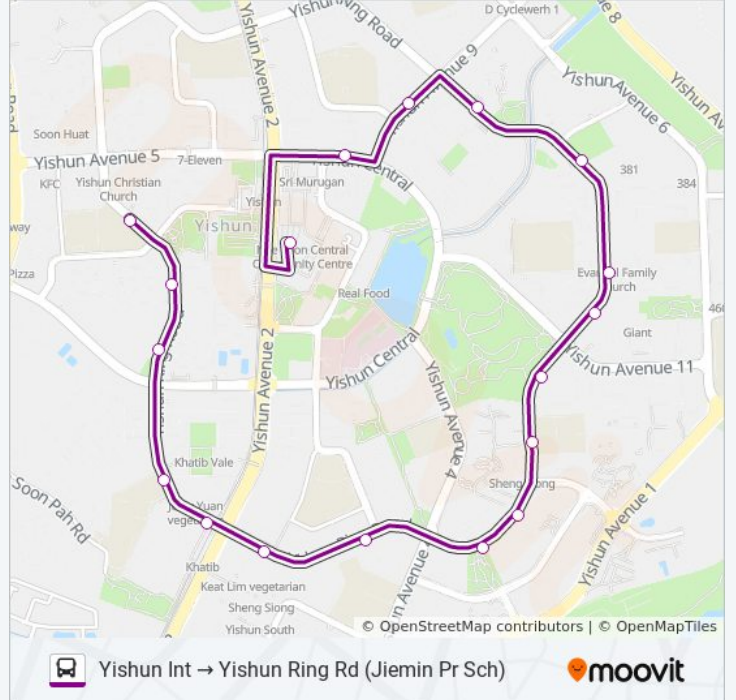

 807B

Yishun Int → Yishun Ring Rd (Jiemin Pr Sch)

Get The App

The 807B bus line Yishun Int → Yishun Ring Rd (Jiemin Pr Sch) has one route. For regular weekdays, their operation hours are:

(1) Yishun Ring Rd (Jiemin Pr Sch): 6:19 AM - 6:45 AM

Use the Moovit App to find the closest 807B bus station near you and find out when is the next 807B bus arriving.

**Direction: Yishun Ring Rd (Jiemin Pr Sch)**

18 stops

[VIEW LINE SCHEDULE](#)

- Yishun Ave 2 - Yishun Int (59009)
- Yishun Ctrl - Bet Blks 201/202 (59169)
- Yishun Ave 9 - Blk 241 (59179)
- Yishun Ring Rd - Opp Blk 314 (59389)
- Yishun Ring Rd - Opp Blk 367 (59399)
- Yishun Ring Rd - Evangel Family CH (59409)
- Yishun Ring Rd - Blk 413 (59419)
- Yishun Ring Rd - Bet Blks 445/449 (59639)
- Yishun Ring Rd - Blk 456 (59579)
- Yishun Ring Rd - Blk 504c (59761)
- Yishun Ring Rd - Opp Blk 672c (59719)
- Yishun Ring Rd - Blk 858 (59439)
- Yishun Ring Rd - Blk 846 (59429)
- Yishun Ring Rd - Khatib Stn Exit D (59569)
- Yishun Ring Rd - Naval Base Sec Sch (59329)
- Yishun Ring Rd - Opp Blk 774 (59089)
- Yishun Ring Rd - Blk 729 (59319)
- Yishun Ring Rd - Jiemin Pr Sch (59309)

**807B bus Time Schedule**

Yishun Ring Rd (Jiemin Pr Sch) Route Timetable:

Sunday	Not Operational
Monday	6:19 AM - 6:45 AM
Tuesday	6:19 AM - 6:45 AM
Wednesday	6:19 AM - 6:45 AM
Thursday	6:19 AM - 6:45 AM
Friday	Not Operational
Saturday	Not Operational

**807B bus Info**

**Direction:** Yishun Ring Rd (Jiemin Pr Sch)

**Stops:** 18

**Trip Duration:** 20 min

**Line Summary:**

807B bus time schedules and route maps are available in an offline PDF at [moovitapp.com](https://moovitapp.com). Use the [Moovit App](#) to see live bus times, train schedule or subway schedule, and step-by-step directions for all public transit in Singapore.