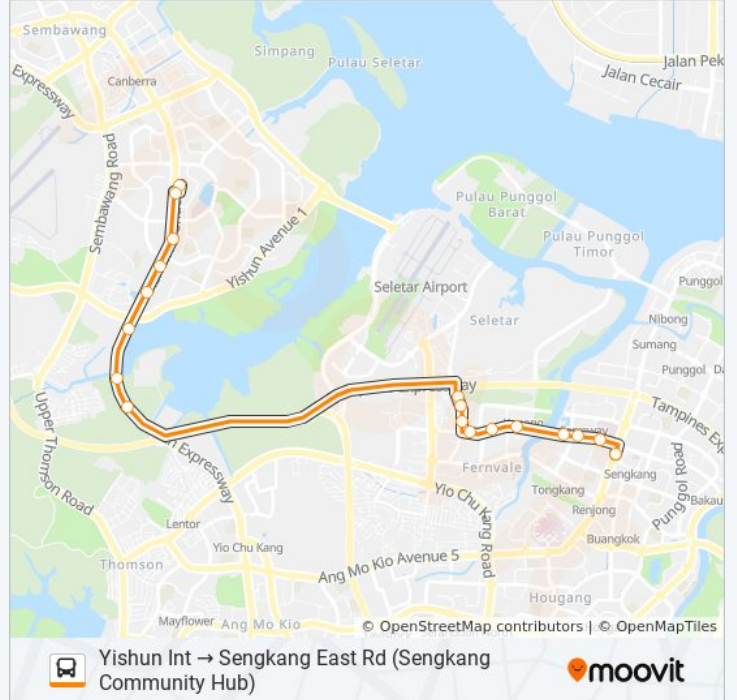

85A

Yishun Int → Sengkang East Rd (Sengkang Community Hub)

Get The App

The 85A bus line Yishun Int → Sengkang East Rd (Sengkang Community Hub) has one route. For regular weekdays, their operation hours are:

(1) Sengkang East Rd (Sengkang Community Hub): 6:06 PM - 6:45 PM

Use the Moovit App to find the closest 85A bus station near you and find out when is the next 85A bus arriving.

Direction: Sengkang East Rd (Sengkang Community Hub)

85A bus Time Schedule

Sengkang East Rd (Sengkang Community Hub)
Route Timetable:

Sunday	Not Operational
Monday	6:06 PM - 6:45 PM
Tuesday	6:06 PM - 6:45 PM
Wednesday	6:06 PM - 6:45 PM
Thursday	6:06 PM - 6:45 PM
Friday	Not Operational
Saturday	Not Operational

85A bus Info

Direction: Sengkang East Rd (Sengkang Community Hub)

Stops: 18

Trip Duration: 37 min

Line Summary:

85A bus time schedules and route maps are available in an offline PDF at moovitapp.com. Use the [Moovit App](#) to see live bus times, train schedule or subway schedule, and step-by-step directions for all public transit in Singapore.