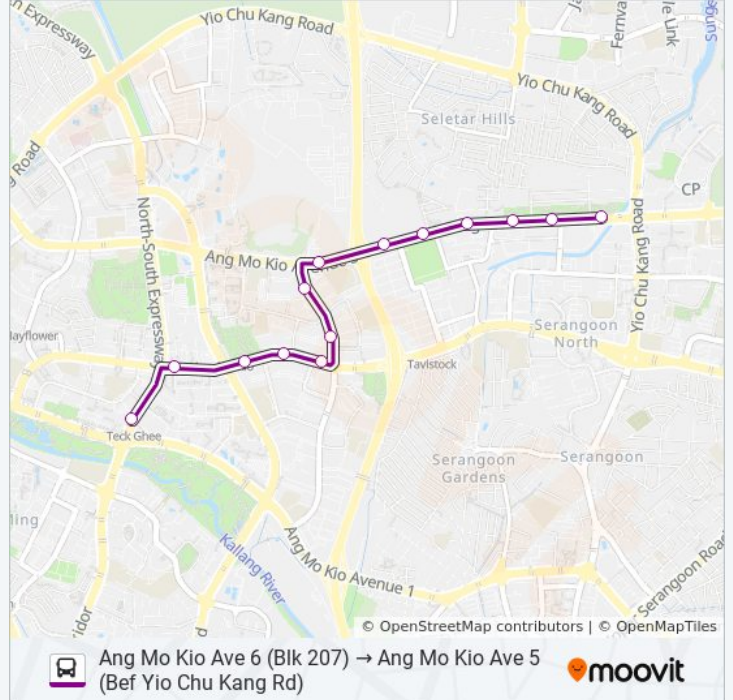

Ang Mo Kio Ave 6 (Blk 207) → Ang Mo Kio Ave 5 (Bef Yio Chu Kang Rd)

Get The App

The 88B bus line Ang Mo Kio Ave 6 (Blk 207) → Ang Mo Kio Ave 5 (Bef Yio Chu Kang Rd) has one route. For regular weekdays, their operation hours are:

(1) Ang Mo Kio Ave 5 (Bef Yio Chu Kang Rd): 6:30 AM - 8:30 AM

Use the Moovit App to find the closest 88B bus station near you and find out when is the next 88B bus arriving.

Direction: Ang Mo Kio Ave 5 (Bef Yio Chu Kang Rd)

88B bus Time Schedule

Ang Mo Kio Ave 5 (Bef Yio Chu Kang Rd) Route Timetable:

Sunday	Not Operational
Monday	6:30 AM - 8:30 AM
Tuesday	6:30 AM - 8:30 AM
Wednesday	6:30 AM - 8:30 AM
Thursday	6:30 AM - 8:30 AM
Friday	Not Operational
Saturday	Not Operational

88B bus Info

Direction: Ang Mo Kio Ave 5 (Bef Yio Chu Kang Rd)

Stops: 14

Trip Duration: 22 min

Line Summary:

88B bus time schedules and route maps are available in an offline PDF at moovitapp.com. Use the [Moovit App](#) to see live bus times, train schedule or subway schedule, and step-by-step directions for all public transit in Singapore.