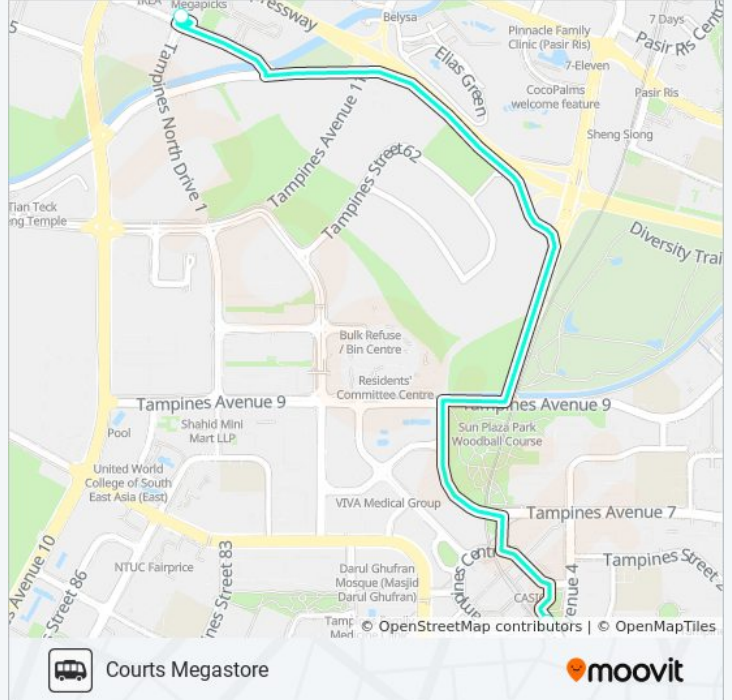

Use the Moovit App to find the closest COURTS MEGASTORE SHUTTLE bus station near you and find out when is the next COURTS MEGASTORE SHUTTLE bus arriving.

Direction: Courts Megastore

2 stops

[VIEW LINE SCHEDULE](#)

Tampines Stn Exit B

Courts Megastore

COURTS MEGASTORE SHUTTLE bus Time Schedule

Courts Megastore Route Timetable:

Sunday	9:50 AM - 9:50 PM
Monday	9:50 AM - 10:15 PM
Tuesday	9:50 AM - 10:15 PM
Wednesday	9:50 AM - 10:15 PM
Thursday	9:50 AM - 10:15 PM
Friday	9:50 AM - 9:50 PM
Saturday	9:50 AM - 9:50 PM

COURTS MEGASTORE SHUTTLE bus Info**Direction:** Courts Megastore**Stops:** 2**Trip Duration:** 3 min**Line Summary:**

Direction: Tampines MRT Stn

2 stops

[VIEW LINE SCHEDULE](#)

Courts Megastore

Tampines Stn Exit B

COURTS MEGASTORE SHUTTLE bus Info

Direction: Tampines MRT Stn

Stops: 2

Trip Duration: 3 min

Line Summary:

COURTS MEGASTORE SHUTTLE bus time schedules and route maps are available in an offline PDF at moovitapp.com. Use the [Moovit App](#) to see live bus times, train schedule or subway schedule, and step-by-step directions for all public transit in Singapore.