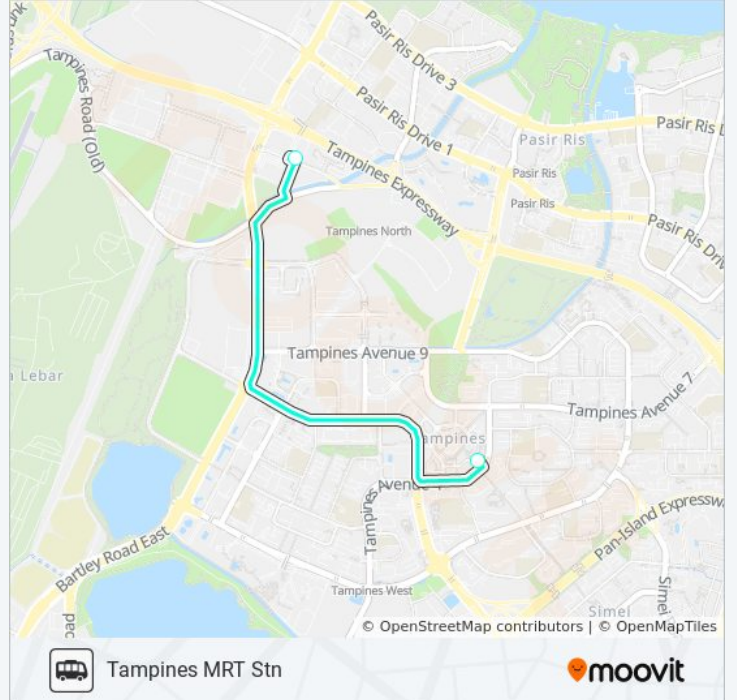

Use the Moovit App to find the closest COURTS MEGASTORE SHUTTLE bus station near you and find out when is the next COURTS MEGASTORE SHUTTLE bus arriving.

Direction: Courts Megastore

2 stops

[VIEW LINE SCHEDULE](#)

COURTS MEGASTORE SHUTTLE bus Info**Direction:** Courts Megastore**Stops:** 2**Trip Duration:** 3 min**Line Summary:**

Direction: Tampines MRT Stn

2 stops

[VIEW LINE SCHEDULE](#)

Courts Megastore

Tampines Stn Exit B

COURTS MEGASTORE SHUTTLE bus Time Schedule

Tampines MRT Stn Route Timetable:

Sunday	10:05 AM - 10:05 PM
Monday	10:35 AM - 10:00 PM
Tuesday	10:35 AM - 10:00 PM
Wednesday	10:35 AM - 10:00 PM
Thursday	10:35 AM - 10:00 PM
Friday	10:05 AM - 10:05 PM
Saturday	10:05 AM - 10:05 PM

COURTS MEGASTORE SHUTTLE bus Info

Direction: Tampines MRT Stn

Stops: 2

Trip Duration: 3 min

Line Summary:

COURTS MEGASTORE SHUTTLE bus time schedules and route maps are available in an offline PDF at moovitapp.com. Use the [Moovit App](#) to see live bus times, train schedule or subway schedule, and step-by-step directions for all public transit in Singapore.