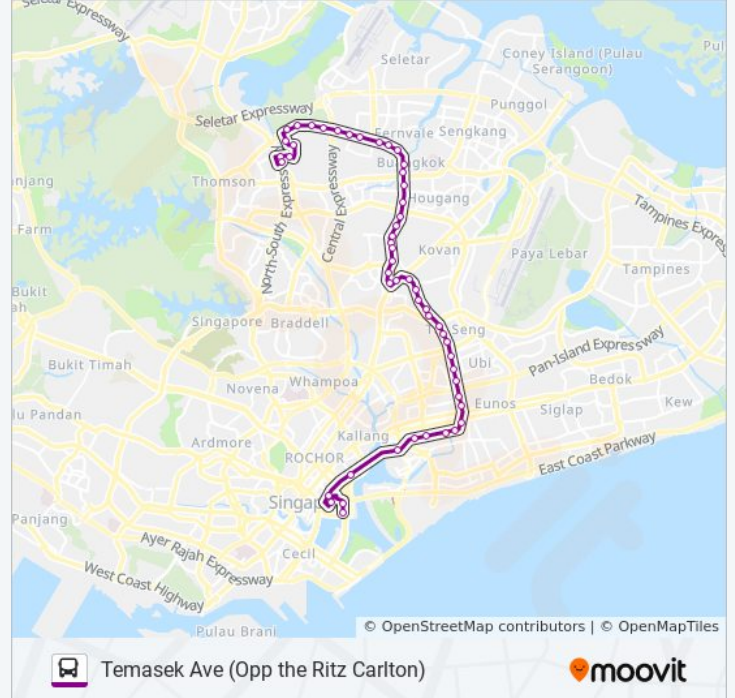

Paya Lebar Rd - Citipoint Ind Cplx (70269)

Paya Lebar Rd - Macpherson Stn Exit B (70259)

Paya Lebar Rd - Cisco Ctr (81101)

Paya Lebar Rd - Paya Lebar Stn Exit B (81111)

Guillemard Rd - Opp Grandlink Sq (81131)

Guillemard Rd - Versailles Condo (81141)

Guillemard Rd - Kong Hwa Sch (81151)

Guillemard Rd - Blk 56 (81161)

Guillemard Rd - Aft Chen Li Presby CH (80259)

Nicoll Highway - Natl Stadium (80219)

Nicoll Highway - Nicoll Highway Stn (80169)

Nicoll Highway - Suntec City (80159)

Temasek Blvd - Suntec Convention Ctr (02151)

Temasek Ave - Aft Promenade Stn Exit C (02161)

Temasek Ave - Opp the Ritz-Carlton (02171)

70A bus time schedules and route maps are available in an offline PDF at [moovitapp.com](https://moovitapp.com). Use the [Moovit App](#) to see live bus times, train schedule or subway schedule, and step-by-step directions for all public transit in Singapore.