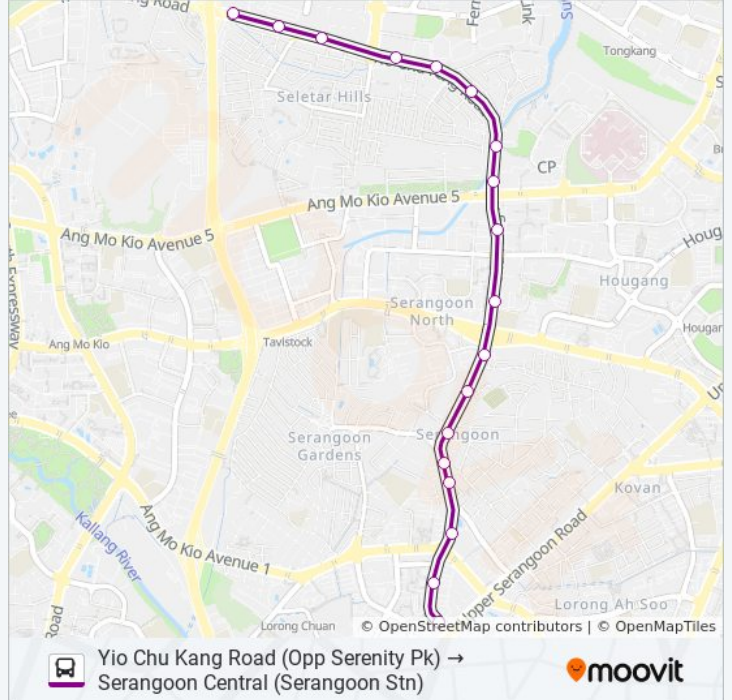

Yio Chu Kang Road (Opp Serenity Pk) → Serangoon Central (Serangoon Stn)

Get The App

The 70B bus line Yio Chu Kang Road (Opp Serenity Pk) → Serangoon Central (Serangoon Stn) has one route. For regular weekdays, their operation hours are:

18 stops

[VIEW LINE SCHEDULE](#)

- Yio Chu Kang Rd - Opp Serenity Pk (55101)
- Yio Chu Kang Rd - Bef Begonia Rd (67011)
- Yio Chu Kang Rd - Opp Dedap Rd (67021)
- Yio Chu Kang Rd - Opp the Greenwich (67041)
- Yio Chu Kang Rd - Opp Seletar Hills Est (67051)
- Yio Chu Kang Rd - Aft Jln Selaseh (67061)
- Yio Chu Kang Rd - Bef Gerald Dr (67071)
- Yio Chu Kang Rd - Blk 988b (64129)
- Yio Chu Kang Rd - Blk 953 (64119)
- Yio Chu Kang Rd - Gracehaven S Army (64109)
- Yio Chu Kang Rd - Bef Yio Chu Kang Chapel (63219)
- Yio Chu Kang Rd - Toho Green (63209)
- Yio Chu Kang Rd - Aft Phillips Ave (63199)
- Yio Chu Kang Rd - Aft Serangoon Gdn Way (63189)
- Yio Chu Kang Rd - Bef Tai Seng Chr CH (63179)
- Yio Chu Kang Link - Serangoon Sports Cplx (63369)
- S'Goon Ctrl - Blk 206 (66379)
- S'Goon Ctrl - S'Goon Stn Exit C/Blk 201 (66359)

70B bus Time Schedule

Serangoon Central (Serangoon Stn) Route
Timetable:

Sunday	Not Operational
Monday	6:50 AM - 10:00 AM
Tuesday	6:50 AM - 10:00 AM
Wednesday	6:50 AM - 10:00 AM
Thursday	6:50 AM - 10:00 AM
Friday	Not Operational
Saturday	Not Operational

70B bus Info

Direction: Serangoon Central (Serangoon Stn)

Stops: 18

Trip Duration: 29 min

Line Summary:

70B bus time schedules and route maps are available in an offline PDF at moovitapp.com. Use the [Moovit App](#) to see live bus times, train schedule or subway schedule, and step-by-step directions for all public transit in Singapore.