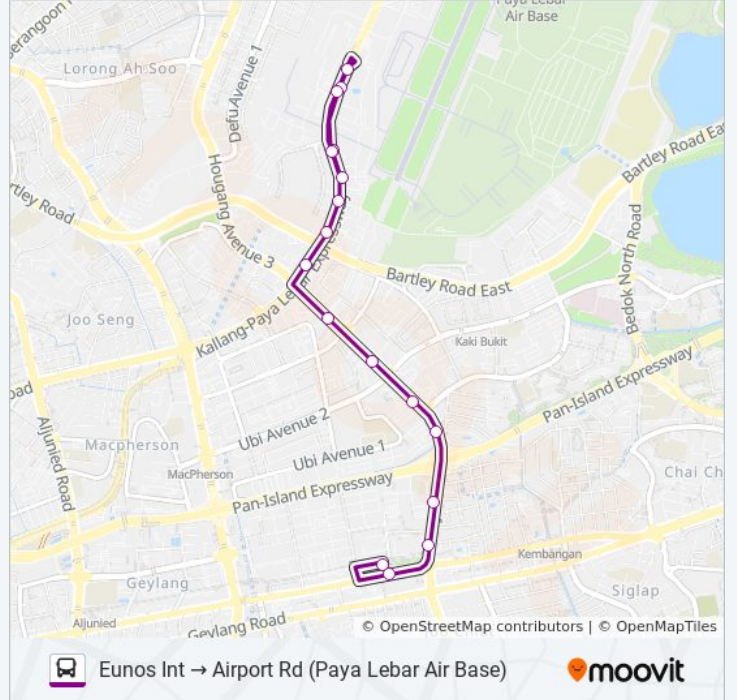

Eunos Int → Airport Rd (Paya Lebar Air Base)

Get The App

The 94A bus line Eunos Int → Airport Rd (Paya Lebar Air Base) has one route. For regular weekdays, their operation hours are:

(1) Airport Rd (Paya Lebar Air Base): 6:30 AM - 8:30 AM

Use the Moovit App to find the closest 94A bus station near you and find out when is the next 94A bus arriving.

**Direction: Airport Rd (Paya Lebar Air Base)**

17 stops

[VIEW LINE SCHEDULE](#)

- Eunos Rd 2 - Eunos Int (82009)
- Sims Ave - Eunos Stn/ Int (82061)
- Jln Eunos - Eunos Stn (83101)
- Jln Eunos - Blk 17 (83111)
- Jln Eunos - Blk 322 (72011)
- Eunos Link - Blk 311 (71099)
- Eunos Link - Opp Eunos Technolink (71089)
- Eunos Link - Comfort Driving Ctr (71079)
- Airport Rd - Opp Gordon Warehse Bldg (71031)
- Airport Rd - Aft Defu Lane 12 (71191)
- Airport Rd - Opp Paya Lebar Air Base (71181)
- Airport Rd - Opp Air Force Museum (71041)
- Airport Rd - St Aero (73041)
- Airport Rd - Bef Rsaf Roundabout (73019)
- Airport Rd - Air Force Sch (73049)
- Airport Rd - Air Force Museum (71049)
- Airport Rd - Paya Lebar Air Base (71189)

**94A bus Time Schedule**

Airport Rd (Paya Lebar Air Base) Route Timetable:

Sunday	Not Operational
Monday	6:30 AM - 8:30 AM
Tuesday	6:30 AM - 8:30 AM
Wednesday	6:30 AM - 8:30 AM
Thursday	6:30 AM - 8:30 AM
Friday	Not Operational
Saturday	Not Operational

**94A bus Info**

**Direction:** Airport Rd (Paya Lebar Air Base)

**Stops:** 17

**Trip Duration:** 26 min

**Line Summary:**

94A bus time schedules and route maps are available in an offline PDF at [moovitapp.com](https://moovitapp.com). Use the [Moovit App](#) to see live bus times, train schedule or subway schedule, and step-by-step directions for all public transit in Singapore.