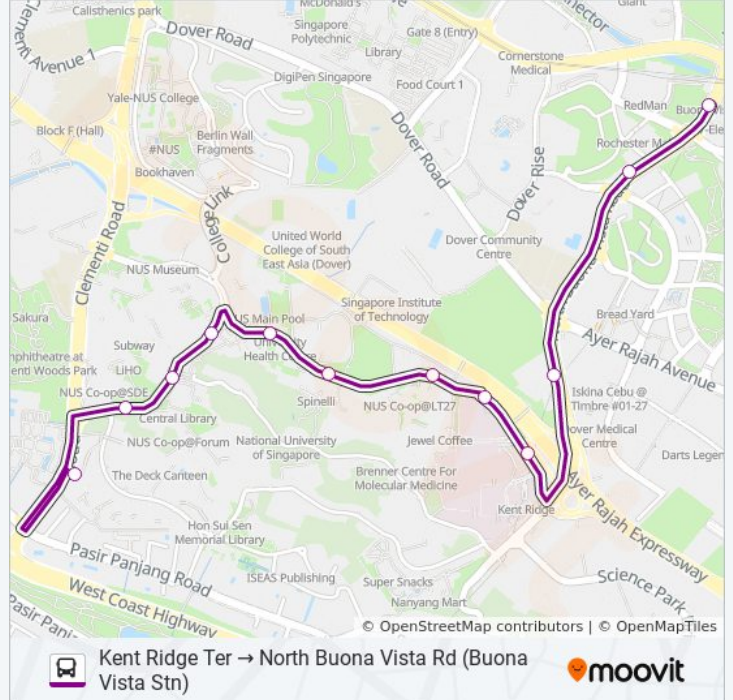

(1) North Buona Vista Rd (Buona Vista Stn): 5:00 PM - 6:44 PM

Use the Moovit App to find the closest 95B bus station near you and find out when is the next 95B bus arriving.

Direction: North Buona Vista Rd (Buona Vista Stn)

12 stops

[VIEW LINE SCHEDULE](#)

- Clementi Rd - Kent Ridge Ter (16009)
- Kent Ridge Cres - Aft Architecture Dr (16199)
- Kent Ridge Cres - Information Technology (16189)
- Kent Ridge Cres - Opp Yusof Ishak Hse (16179)
- Lower Kent Ridge Rd - University Health Ctr (18329)
- Lower Kent Ridge Rd - Opp University Hall (18319)
- Lower Kent Ridge Rd - Blk S17 (18309)
- Lower Kent Ridge Rd - Opp Nuh (18239)
- Lower Kent Ridge Rd - Opp Kent Ridge Stn Exit A (18339)
- Buona Vista Flyover - Opp Ayer Rajah Ind Est (18121)
- Nth Buona Vista Rd - Aft Anglo-Chinese Jc (18141)
- Nth Buona Vista Rd - Buona Vista Stn Exit C (11361)

95B bus Time Schedule

North Buona Vista Rd (Buona Vista Stn) Route
Timetable:

Sunday	Not Operational
Monday	5:00 PM - 6:44 PM
Tuesday	5:00 PM - 6:44 PM
Wednesday	5:00 PM - 6:44 PM
Thursday	5:00 PM - 6:44 PM
Friday	Not Operational
Saturday	Not Operational

95B bus Info

Direction: North Buona Vista Rd (Buona Vista Stn)

Stops: 12

Trip Duration: 17 min

Line Summary:

95B bus time schedules and route maps are available in an offline PDF at moovitapp.com. Use the [Moovit App](#) to see live bus times, train schedule or subway schedule, and step-by-step directions for all public transit in Singapore.