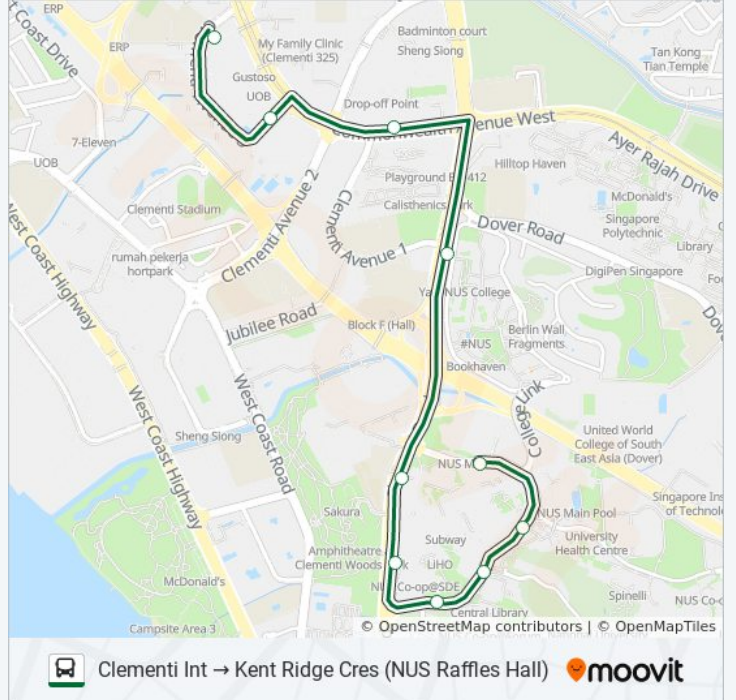

96A

Clementi Int → Kent Ridge Cres (NUS Raffles Hall)

Get The App

The 96A bus line Clementi Int → Kent Ridge Cres (NUS Raffles Hall) has one route. For regular weekdays, their operation hours are:

(1) Kent Ridge Cres (Nus Raffles Hall): 6:30 AM - 8:30 AM

Use the Moovit App to find the closest 96A bus station near you and find out when is the next 96A bus arriving.

Direction: Kent Ridge Cres (Nus Raffles Hall)

10 stops

[VIEW LINE SCHEDULE](#)

- Clementi Ave 3 - Clementi Int (17009)
- Clementi Ave 3 - Ntuc Fairprice (17239)
- C'wealth Ave West - Blk 365 (17159)
- Clementi Rd - Yale-Nus College (17099)
- Clementi Rd - Coll Of Design & Engrg (16159)
- Clementi Rd - Sde3 (16149)
- Kent Ridge Cres - Aft Architecture Dr (16199)
- Kent Ridge Cres - Information Technology (16189)
- Kent Ridge Cres - Opp Yusof Ishak Hse (16179)
- Kent Ridge Cres - Nus Raffles Hall (16169)

96A bus Time Schedule

Kent Ridge Cres (Nus Raffles Hall) Route Timetable:

Sunday	Not Operational
Monday	6:30 AM - 8:30 AM
Tuesday	6:30 AM - 8:30 AM
Wednesday	6:30 AM - 8:30 AM
Thursday	6:30 AM - 8:30 AM
Friday	Not Operational
Saturday	Not Operational

96A bus Info

Direction: Kent Ridge Cres (Nus Raffles Hall)

Stops: 10

Trip Duration: 16 min

Line Summary:

96A bus time schedules and route maps are available in an offline PDF at moovitapp.com. Use the [Moovit App](#) to see live bus times, train schedule or subway schedule, and step-by-step directions for all public transit in Singapore.