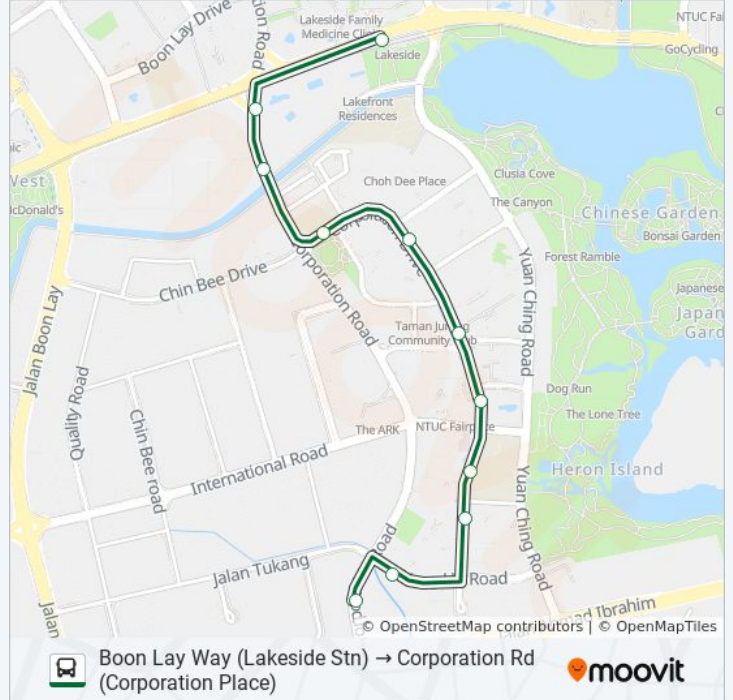

Boon Lay Way (Lakeside Stn) → Corporation Rd (Corporation Place)

Get The App

The 98A bus line Boon Lay Way (Lakeside Stn) → Corporation Rd (Corporation Place) has one route. For regular weekdays, their operation hours are:

(1) Corporation Rd (Corporation Place): 6:15 PM - 8:15 PM

Use the Moovit App to find the closest 98A bus station near you and find out when is the next 98A bus arriving.

Direction: Corporation Rd (Corporation Place)

Corporation Dr - Blk 117 (21599)

Corporation Dr - Opp Blk 65 (21589)

Corporation Dr - Jurong Sec Sch (21579)

Corporation Dr - Opp Blk 158 (21569)

Yung Ho Rd - Cisco Recall (21559)

Corporation Rd - Corp Pl (21179)

98A bus Info

Direction: Corporation Rd (Corporation Place)

Stops: 11

Trip Duration: 15 min

Line Summary:

98A bus time schedules and route maps are available in an offline PDF at moovitapp.com. Use the [Moovit App](#) to see live bus times, train schedule or subway schedule, and step-by-step directions for all public transit in Singapore.