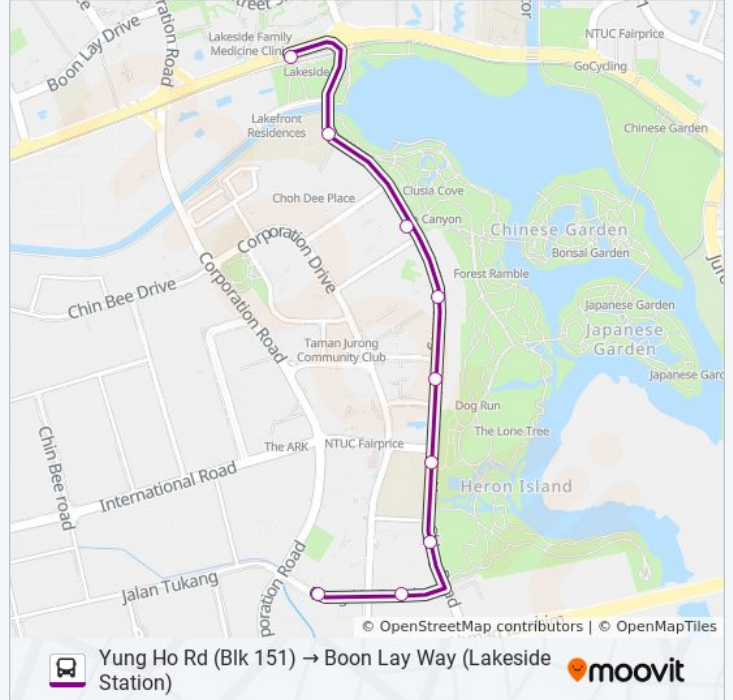

(1) Boon Lay Way (Lakeside Station): 6:00 AM - 8:45 AM

Use the Moovit App to find the closest 154A bus station near you and find out when is the next 154A bus arriving.

**Direction: Boon Lay Way (Lakeside Station)**

9 stops

[VIEW LINE SCHEDULE](#)

- Yung Ho Rd - Blk 151 (21551)
- Yung Ho Rd - Aft Corp Dr (21771)
- Yuan Ching Rd - Blk 138b (21761)
- Yuan Ching Rd - Jurong Sec Sch (21751)
- Yuan Ching Rd - Blk 115/Opp Japanese Gdn (21631)
- Yuan Ching Rd - Opp Lakeside Apt (21641)
- Yuan Ching Rd - Opp Chinese Gdn (21651)
- Yuan Ching Rd - Yuan Ching Sec Sch (21661)
- Boon Lay Way - Lakeside Stn (28091)

**154A bus Time Schedule**

Boon Lay Way (Lakeside Station) Route Timetable:

Sunday	Not Operational
Monday	6:00 AM - 8:45 AM
Tuesday	6:00 AM - 8:45 AM
Wednesday	6:00 AM - 8:45 AM
Thursday	6:00 AM - 8:45 AM
Friday	Not Operational
Saturday	Not Operational

**154A bus Info**

**Direction:** Boon Lay Way (Lakeside Station)

**Stops:** 9

**Trip Duration:** 12 min

**Line Summary:**

154A bus time schedules and route maps are available in an offline PDF at [moovitapp.com](https://moovitapp.com). Use the [Moovit App](#) to see live bus times, train schedule or subway schedule, and step-by-step directions for all public transit in Singapore.