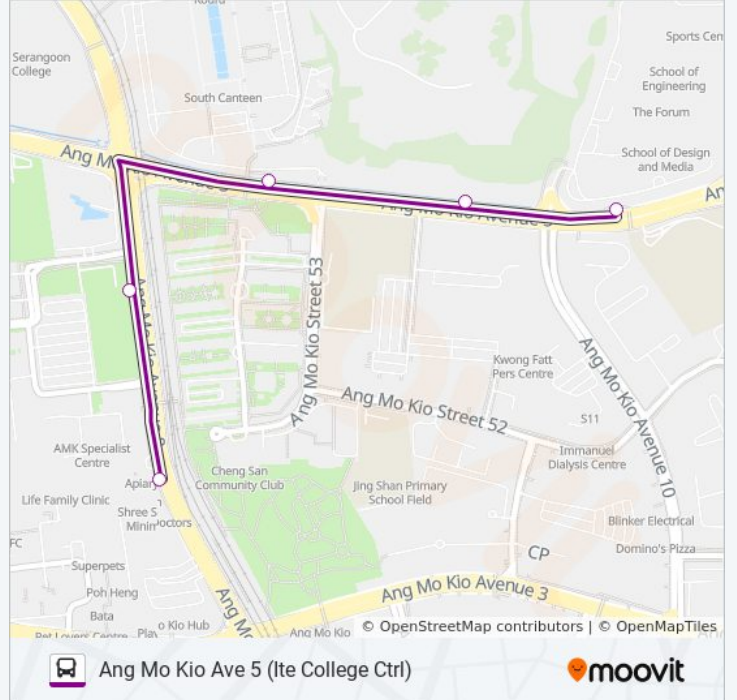

159B

Ang Mo Kio Ave 5 (Ite College Ctrl)

Get The App

The 159B bus line Ang Mo Kio Ave 5 (Ite College Ctrl) has one route. For regular weekdays, their operation hours are: (1) Ang Mo Kio Ave 5 (Ite College Ctrl): 6:37 AM - 10:56 AM
Use the Moovit App to find the closest 159B bus station near you and find out when is the next 159B bus arriving.

Direction: Ang Mo Kio Ave 5 (Ite College Ctrl)

5 stops

[VIEW LINE SCHEDULE](#)

- Ang Mo Kio Ave 8 - Aft Ang Mo Kio Int (54391)
- Ang Mo Kio Ave 8 - Opp Blk 504 (54341)
- Ang Mo Kio Ave 5 - Nanyang Poly (54351)
- Ang Mo Kio Ave 5 - Opp Blk 538 (54471)
- Ang Mo Kio Ave 5 - Ite Coll Ctrl (54481)

159B bus Time Schedule

Ang Mo Kio Ave 5 (Ite College Ctrl) Route
Timetable:

Sunday	Not Operational
Monday	6:37 AM - 10:56 AM
Tuesday	6:37 AM - 10:56 AM
Wednesday	6:37 AM - 10:56 AM
Thursday	6:37 AM - 10:56 AM
Friday	Not Operational
Saturday	Not Operational

159B bus Info

Direction: Ang Mo Kio Ave 5 (Ite College Ctrl)

Stops: 5

Trip Duration: 7 min

Line Summary:

159B bus time schedules and route maps are available in an offline PDF at moovitapp.com. Use the [Moovit App](#) to see live bus times, train schedule or subway schedule, and step-by-step directions for all public transit in Singapore.