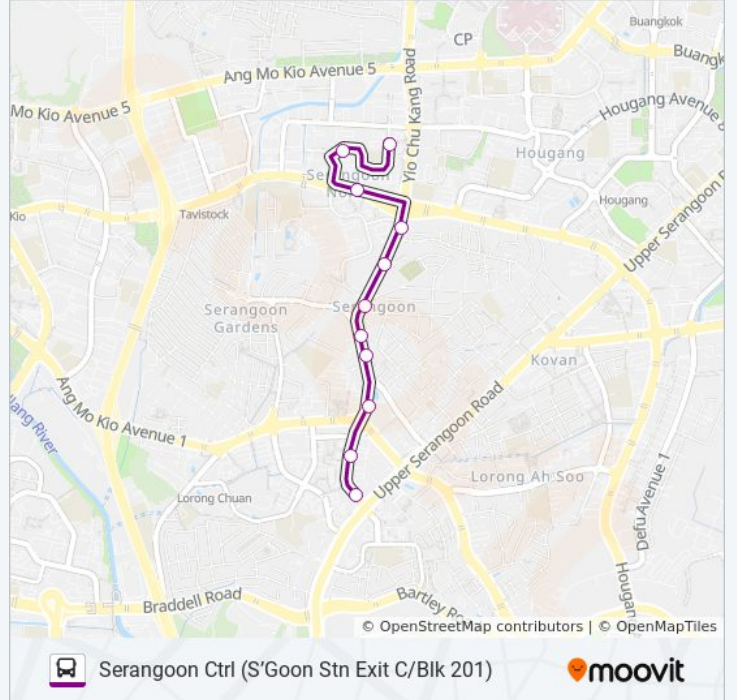

Use the Moovit App to find the closest 116A bus station near you and find out when is the next 116A bus arriving.

Direction: Serangoon Ctrl (S'Goon Stn Exit C/Blk 201)

11 stops

[VIEW LINE SCHEDULE](#)

S'Goon Nth Ave 4 - Blk 504a Cp (66439)

Yio Chu Kang Rd - Bef Tai Seng Chr CH (63179)

Yio Chu Kang Link - Serangoon Sports Cplx (63369)

S'Goon Ctrl - Blk 206 (66379)

S'Goon Ctrl - S'Goon Stn Exit C/Blk 201 (66359)

116A bus Time Schedule

Serangoon Ctrl (S'Goon Stn Exit C/Blk 201) Route Timetable:

Sunday	Not Operational
Monday	7:10 AM - 8:12 AM
Tuesday	7:10 AM - 8:12 AM
Wednesday	7:10 AM - 8:12 AM
Thursday	7:10 AM - 8:12 AM
Friday	Not Operational
Saturday	Not Operational

116A bus Info

Direction: Serangoon Ctrl (S'Goon Stn Exit C/Blk 201)

Stops: 11

Trip Duration: 16 min

Line Summary:

116A bus time schedules and route maps are available in an offline PDF at moovitapp.com. Use the [Moovit App](#) to see live bus times, train schedule or subway schedule, and step-by-step directions for all public transit in Singapore.