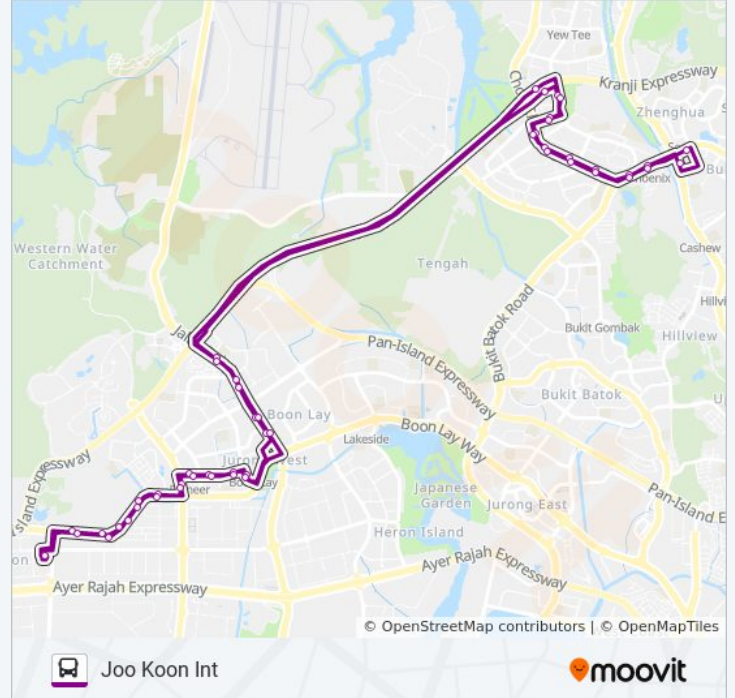

974

Joo Koon Int

Get The App

The 974 bus line Joo Koon Int has one route. For regular weekdays, their operation hours are:

(1) Joo Koon Int: 5:45 AM - 10:45 PM

Use the Moovit App to find the closest 974 bus station near you and find out when is the next 974 bus arriving.

**974 bus Time Schedule**

Joo Koon Int Route Timetable:

Sunday	5:45 AM - 10:45 PM
Monday	5:45 AM - 10:45 PM
Tuesday	5:45 AM - 10:45 PM
Wednesday	5:45 AM - 10:45 PM
Thursday	5:45 AM - 10:45 PM
Friday	5:45 AM - 10:45 PM
Saturday	5:45 AM - 10:45 PM

Jurong West St 63 - Blk 658c (22511)

Jurong West St 63 - Pioneer Stn Exit A (22521)

Pioneer Rd Nth - Blk 653b (22469)

Upp Jurong Rd - Aft Jurong West St 93 (22479)

Upp Jurong Rd - Opp Jurong Camp (23041)

Upp Jurong Rd - Bef Kian Teck Rd (23051)

Upp Jurong Rd - Aft Kian Teck Rd (23061)

Upp Jurong Rd - Opp Safti Military Inst (23071)

Joo Koon Circle - Joo Koon Int (24009)

974 bus time schedules and route maps are available in an offline PDF at moovitapp.com. Use the [Moovit App](#) to see live bus times, train schedule or subway schedule, and step-by-step directions for all public transit in Singapore.