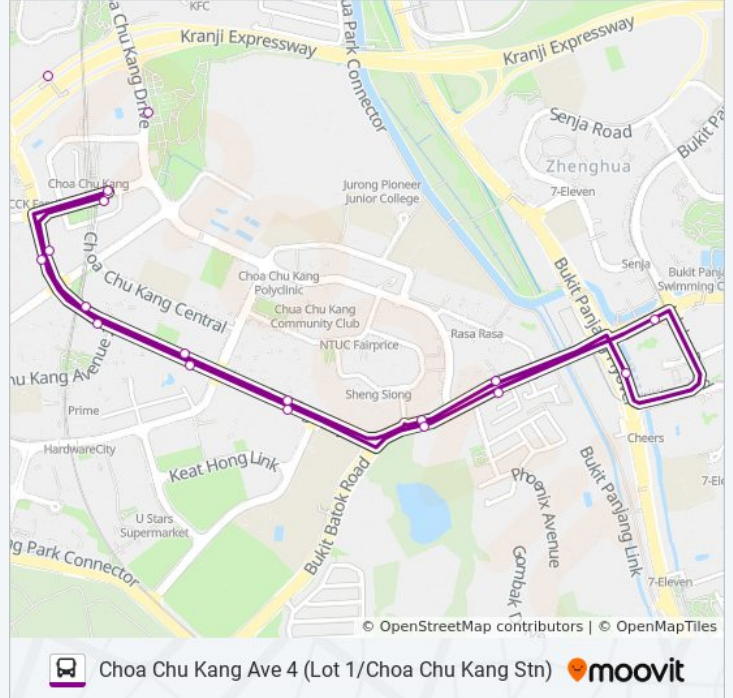

**974A bus Time Schedule**

Choa Chu Kang Ave 4 (Lot 1/Choa Chu Kang Stn)  
Route Timetable:

Sunday	12:17 AM - 11:30 PM
Monday	12:17 AM - 11:30 PM
Tuesday	12:17 AM - 11:30 PM
Wednesday	12:17 AM - 11:30 PM
Thursday	12:17 AM - 11:30 PM
Friday	12:17 AM - 11:30 PM
Saturday	12:17 AM - 11:30 PM

**974A bus Info**

**Direction:** Choa Chu Kang Ave 4 (Lot 1/Choa Chu Kang Stn)

**Stops:** 33

**Trip Duration:** 20 min

**Line Summary:**

Choa Chu Kang Way - Bef South View Stn (44451)

Choa Chu Kang Way - Blk 239 (44441)

Choa Chu Kang Way - Blk 113 (44121)

Choa Chu Kang Rd - Blk 26 (44131)

Choa Chu Kang Rd - Phoenix Stn (44141)

Upp Bt Timah Rd - Bt Panjang Stn Exit A/Lrt (44029)

Bt Panjang Rd - Blk 183 (44259)

Choa Chu Kang Rd - Opp Phoenix Stn (44149)

Choa Chu Kang Rd - Opp Blk 26 (44139)

Choa Chu Kang Way - Opp Blk 113 (44129)

Choa Chu Kang Way - Palm Gdns (44449)

Choa Chu Kang Way - Opp South View Stn (44459)

Choa Chu Kang Way - Blk 414 (44469)

Choa Chu Kang Ave 4 - Lot 1/Choa Chu Kang Stn (44539)