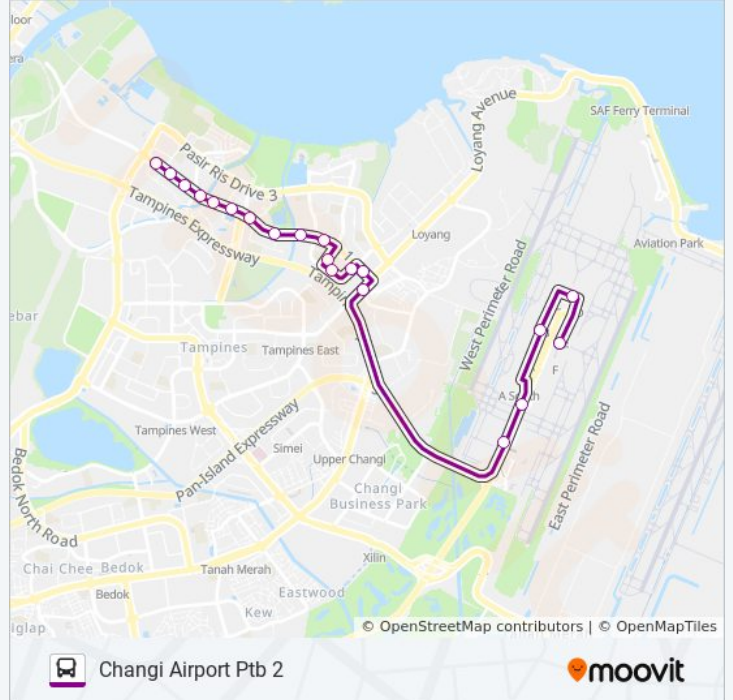

53A

Changi Airport Ptb 2

Get The App

The 53A bus line Changi Airport Ptb 2 has one route. For regular weekdays, their operation hours are:

(1) Changi Airport Ptb 2: 7:14 AM - 8:17 AM

Use the Moovit App to find the closest 53A bus station near you and find out when is the next 53A bus arriving.

**Direction: Changi Airport Ptb 2**

20 stops

[VIEW LINE SCHEDULE](#)

- Pasir Ris Dr 1 - Blk 738 (77289)
- Pasir Ris Dr 1 - Blk 643 (77239)
- Pasir Ris Dr 1 - Blk 640 (77249)
- Pasir Ris Dr 1 - Blk 612 (78049)
- Pasir Ris Dr 1 - Blk 515 (77019)
- Pasir Ris Dr 1 - Blk 571 (77029)
- Pasir Ris Ctrl - Pasir Ris Stn Exit B (77039)
- Pasir Ris Dr 1 - Pasir Ris Town Pk (77049)
- Pasir Ris Dr 1 - Blk 425 (77059)
- Pasir Ris Dr 1 - Blk 442 (78069)
- Pasir Ris St 12 - Blk 191 (78031)
- Pasir Ris St 11 - Bef Blk 187 (78181)
- Pasir Ris St 11 - Aft Blk 182 (78191)
- Pasir Ris Dr 1 - Blk 269a (98099)
- Loyang Ave - Opp Blk 149a (98019)
- Airport Blvd - Airport Police Stn (95151)
- Airport Blvd - Aft Aircraft Flyover (95011)
- Ptb3 Basement - Changi Airport Ter 3 (95109)
- Ptb1 Basement - Changi Airport Ter 1 (95029)
- Ptb2 Basement - Changi Airport Ter 2 (95129)

**53A bus Time Schedule**

Changi Airport Ptb 2 Route Timetable:

Sunday	Not Operational
Monday	7:14 AM - 8:17 AM
Tuesday	7:14 AM - 8:17 AM
Wednesday	7:14 AM - 8:17 AM
Thursday	7:14 AM - 8:17 AM
Friday	Not Operational
Saturday	Not Operational

**53A bus Info**

**Direction:** Changi Airport Ptb 2

**Stops:** 20

**Trip Duration:** 37 min

**Line Summary:**

53A bus time schedules and route maps are available in an offline PDF at [moovitapp.com](https://moovitapp.com). Use the [Moovit App](#) to see live bus times, train schedule or subway schedule, and step-by-step directions for all public transit in Singapore.