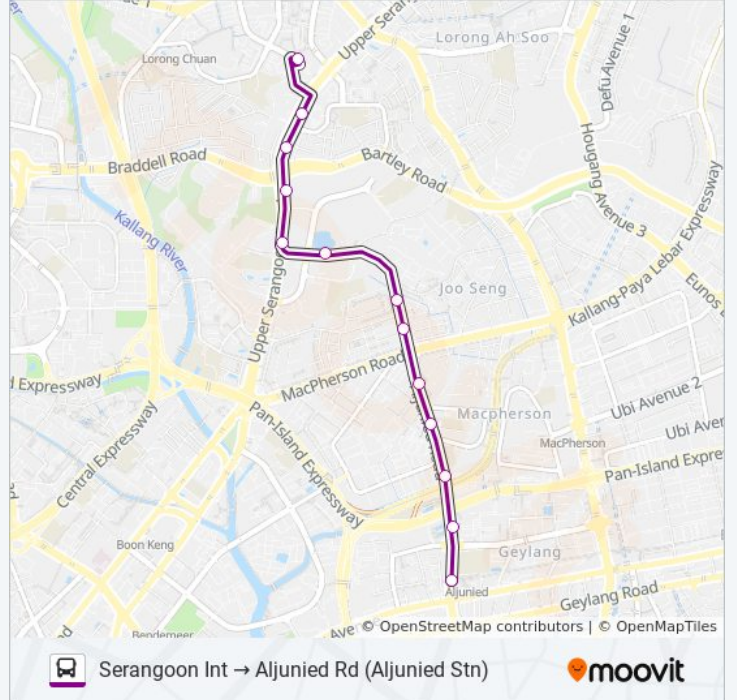

 100A

Serangoon Int → Aljunied Rd (Aljunied Stn)

[Get The App](#)

The 100A bus line Serangoon Int → Aljunied Rd (Aljunied Stn) has one route. For regular weekdays, their operation hours are:

(1) Aljunied Rd (Aljunied Stn): 6:30 AM - 7:42 PM

Use the Moovit App to find the closest 100A bus station near you and find out when is the next 100A bus arriving.

Direction: Aljunied Rd (Aljunied Stn)

13 stops

[VIEW LINE SCHEDULE](#)

S'Goon Ave 2 - S'Goon Int (66009)
Upp S'Goon Rd - Blk 403 (62129)
Upp S'Goon Rd - Aft Sunshine Lodge (62119)
Upp S'Goon Rd - Aft Bartley Rd (61049)
Upp S'Goon Rd - Woodleigh Stn Exit A (61039)
Upp Aljunied Rd - Aft Bidadari Pk Dr (70069)
Upp Aljunied Rd - Blk 7 (70059)
Upp Aljunied Rd - Aft Blk 4 (70049)
Aljunied Rd - Aljunied Pk (70039)
Aljunied Rd - Canossa Catholic Pr (70029)
Aljunied Rd - Blk 125 (70019)
Aljunied Rd - Blk 102 (81099)
Aljunied Rd - Aljunied Stn (81089)

100A bus Time Schedule

Aljunied Rd (Aljunied Stn) Route Timetable:

Sunday	Not Operational
Monday	6:30 AM - 7:42 PM
Tuesday	6:30 AM - 7:42 PM
Wednesday	6:30 AM - 7:42 PM
Thursday	6:30 AM - 7:42 PM
Friday	Not Operational
Saturday	Not Operational

100A bus Info**Direction:** Aljunied Rd (Aljunied Stn)**Stops:** 13**Trip Duration:** 22 min**Line Summary:**

100A bus time schedules and route maps are available in an offline PDF at moovitapp.com. Use the [Moovit App](#) to see live bus times, train schedule or subway schedule, and step-by-step directions for all public transit in Singapore.